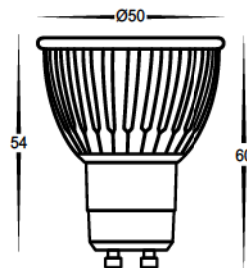

**HV9555**  
**HV9555ND**  
**HV9556**  
**HV9556ND**  
**HV9557**  
**HV9558**

**HV9555**  
**HV9555ND**

**LED 240v GU10**

Engineered COB 5w LED globe  
 Designed as direct replacement for halogen globe  
 Frosted glass diffuser  
 60° beam angle  
 Warm white, 3000k, 340lm  
 UV radiation free  
 Designed to suit most Tivah spotlights

Dimmable (HV9555)  
 Non Dimmable (HV9555ND)

**HV9556**  
**HV9556ND**

**LED 240v GU10**

Engineered COB 5w LED globe  
 Designed as direct replacement for halogen globe  
 Frosted glass diffuser  
 60° beam angle  
 Cool white, 6000k, 370lm  
 UV radiation free  
 Designed to suit most Tivah spotlights

Dimmable (HV9556)  
 Non Dimmable (HV9556ND)

**HV9557**

**LED 12v MR16**

Engineered COB 5w LED globe  
 60° beam angle  
 Warm white, 3000k, 340lm  
 UV radiation free  
 Designed to suit most Havit spotlights  
 Must be used with a suitable LED driver (Refer to Pages 173-184)

**HV9558**

**LED 12v MR16**

Engineered COB 5w LED globe  
 Frosted glass diffuser  
 60° beam angle  
 Cool white, 6000k, 370lm  
 UV radiation free  
 Designed to suit most Havit spotlights  
 Must be used with a suitable LED driver (Refer to Pages 173-184)