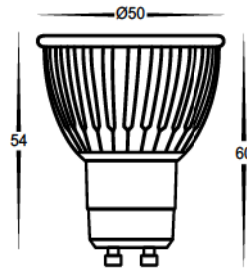

**HV9555**  
**HV9555ND**  
**HV9556**  
**HV9556ND**  
**HV9557**  
**HV9558**

**HV9555**  
**HV9555ND**

**LED 240v GU10**

Engineered COB 5w LED globe  
 Designed as direct replacement for halogen globe  
 Frosted glass diffuser  
 60° beam angle  
 Warm white, 3000k, 340lm  
 UV radiation free  
 Designed to suit most Tivah spotlights

Dimmable (HV9555)  
 Non Dimmable (HV9555ND)

**HV9556**  
**HV9556ND**

**LED 240v GU10**

Engineered COB 5w LED globe  
 Designed as direct replacement for halogen globe  
 Frosted glass diffuser  
 60° beam angle  
 Cool white, 6000k, 370lm  
 UV radiation free  
 Designed to suit most Tivah spotlights

**HV9558**

**LED 12v MR16**

Engineered COB 5w LED globe  
 Frosted glass diffuser  
 60° beam angle  
 Cool white, 6000k, 370lm  
 UV radiation free  
 Designed to suit most Havit spotlights  
 Must be used with a suitable LED driver (Refer to Pages 173-184)