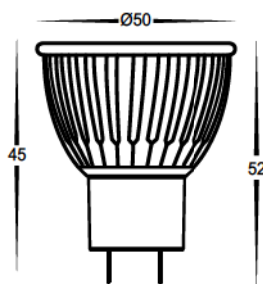

**HV9555**  
**HV9555ND**  
**HV9556**  
**HV9556ND**  
**HV9557**  
**HV9558**

**HV9555**  
**HV9555ND**

**LED 240v GU10**

Engineered COB 5w LED globe  
 Designed as direct replacement for halogen globe  
 Frosted glass diffuser  
 60° beam angle  
 Warm white, 3000k, 340lm  
 UV radiation free  
 Designed to suit most Tivah spotlights

Dimmable (HV9555)  
 Non Dimmable (HV9555ND)

**HV9556**  
**HV9556ND**

**LED 240v GU10**

Engineered COB 5w LED globe  
 Designed as direct replacement for halogen globe  
 Frosted glass diffuser  
 60° beam angle  
 Cool white, 6000k, 370lm  
 UV radiation free  
 Designed to suit most Tivah spotlights

Dimmable (HV9556)  
 Non Dimmable (HV9556ND)

**HV9557**

**LED 12v MR16**

Engineered COB 5w LED globe  
 60° beam angle  
 Warm white, 3000k, 340lm  
 UV radiation free  
 Designed to suit most Havit spotlights  
 Must be used with a suitable LED driver (Refer to Pages 173-184)

**HV9558**

**LED 12v MR16**

Engineered COB 5w LED globe  
 Frosted glass diffuser  
 60° beam angle  
 Cool white, 6000k, 370lm  
 UV radiation free  
 Designed to suit most Havit spotlights  
 Must be used with a suitable LED driver (Refer to Pages 173-184)