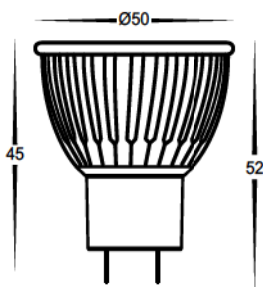

**HV9555**  
**HV9555ND**  
**HV9556**  
**HV9556ND**  
**HV9557**  
**HV9558**

**HV9555**  
**HV9555ND**

**LED 240v GU10**

Engineered COB 5w LED globe  
 Designed as direct replacement for halogen globe  
 Frosted glass diffuser  
 60° beam angle  
 Warm white, 3000k, 340lm  
 UV radiation free  
 Designed to suit most Tivah spotlights

Dimmable (HV9555)  
 Non Dimmable (HV9555ND)

**HV9556**  
**HV9556ND**

**LED 240v GU10**

Engineered COB 5w LED globe  
 Designed as direct replacement for halogen globe  
 Frosted glass diffuser  
 60° beam angle  
 Cool white, 6000k, 370lm  
 UV radiation free  
 Designed to suit most Tivah spotlights

Dimmable (HV9556)  
 Non Dimmable (HV9556ND)

**HV9557**

**LED 12v MR16**

Engineered COB 5w LED globe  
 60° beam angle  
 Warm white, 3000k, 340lm  
 UV radiation free  
 Designed to suit most Havit spotlights  
 Must be used with a suitable LED driver (Refer to Pages 173-184)

**HV9558**

**LED 12v MR16**

Engineered COB 5w LED globe  
 Frosted glass diffuser  
 60° beam angle  
 Cool white, 6000k, 370lm  
 UV radiation free  
 Designed to suit most Havit spotlights  
 Must be used with a suitable LED driver (Refer to Pages 173-184)