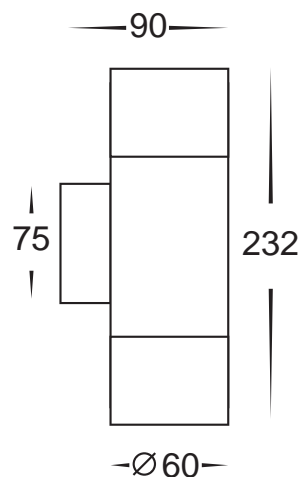

Stainless Steel Up/Down Wall Pillar Spot Light

HV1071C
HV1071W

240v LED 10w

- Up/Down wall pillar light long body
- High Grade 304 Stainless steel body
- Includes a matching backing plate
- 240v GU10 2x 35w max
- Cool white, 6000k, 2x300lm (HV1071C)
- Warm white, 3000k, 2x250lm (HV1071W)
- IP rating: IP54

* Base width 46mm

*Supplied with replaceable
2x 5w LED globes*