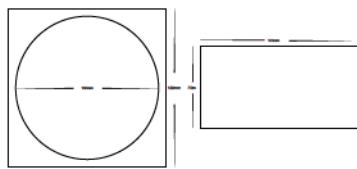

HV5843C   **240v LED 12w**
HV5843W

Surface mounted square downlight
Aluminium powder coated white finish
240v built-in 12w COB LED
120° beam angle
Cool white, 6000k, 1080lm (HV5843C)
Warm white, 3000k, 960lm (HV5843W)
IP Rating: IP20