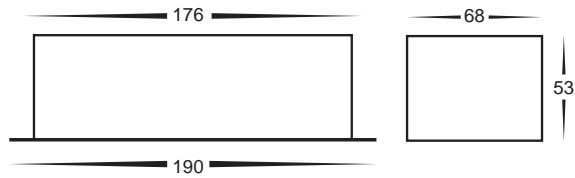

HV9654-24V

- LED Driver 100w
- IP Rating: IP66
- 24v DC constant voltage
- Flex & plug included
- Must be installed using adequate ventilation
- Suits all Havit 24V LED products