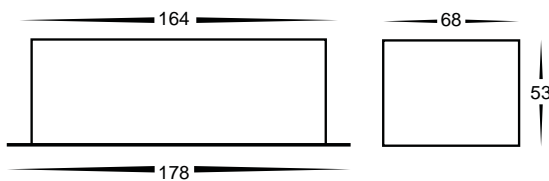

HV9653-24V

- LED Driver 60w
- IP Rating: IP66
- 24v DC constant voltage
- Flex & plug included
- Must be installed using adequate ventilation
- Suits all Havit 24V LED products