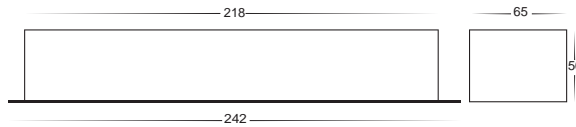

HV9654

LED Driver 100w

IP rating: IP66

12v DC constant voltage

Flex and plug included

Suits Havit 12v LED products

Must be installed with adequate ventilation

HV9655