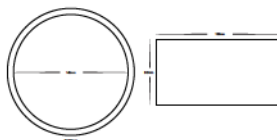

HV5802C
 HV5802W
 HV5803C
 HV5803W
 HV5805C
 HV5805W

Surface Mounted Round Downlight

HV5802C **240v LED 7w**
HV5802W

Surface mounted round downlight
 Aluminium powder coated white finish
 240v built-in 7w COB LED
 120° beam angle
 Cool white, 6000k, 630lm (HV5802C)
 Warm white, 3000k, 560lm (HV5802W)
 IP Rating: IP20

HV5805C **240v LED 18w**
HV5805W

Surface mounted round downlight
 Aluminium powder coated white finish
 240v built-in 18w COB LED
 120° beam angle
 Cool white, 6000k, 1620lm (HV5805C)
 Warm white, 3000k, 1440lm (HV5805W)
 IP Rating: IP20