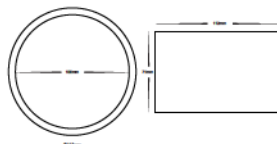

HV5802C
 HV5802W
 HV5803C
 HV5803W
 HV5805C
 HV5805W

Surface Mounted Round Downlight

HV5802C **240v LED 7w**
HV5802W

Surface mounted round downlight
 Aluminium powder coated white finish
 240v built-in 7w COB LED
 120° beam angle
 Cool white, 6000k, 630lm (HV5802C)
 Warm white, 3000k, 560lm (HV5802W)
 IP Rating: IP20

HV5805C **240v LED 18w**
HV5805W

Surface mounted round downlight
 Aluminium powder coated white finish
 240v built-in 18w COB LED
 120° beam angle
 Cool white, 6000k, 1620lm (HV5805C)
 Warm white, 3000k, 1440lm (HV5805W)
 IP Rating: IP20