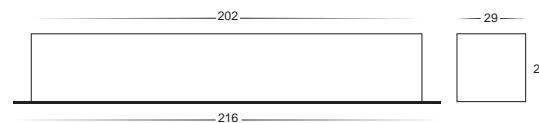

HV9652

- LED Driver 30w
- IP rating: IP66
- 12v DC constant voltage
- Flex and plug included
- Suitable for domestic use only
- Must be installed with adequate ventilation
- Suits Havit 12v LED products