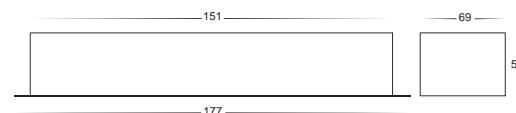

HV9653

- LED Driver 60w
- IP rating: IP66
- 12v DC constant voltage
- Flex and plug included
- Suits Havit 12v LED products
- Must be installed with adequate ventilation