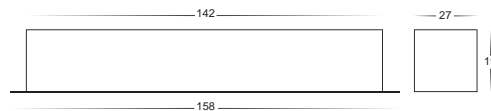

HV9650

- LED Driver 10w
- IP rating: IP66
- 12v DC constant voltage
- Flex and plug included
- Suitable for domestic use only
- Must be installed with adequate ventilation
- Suits Havit 12v LED products