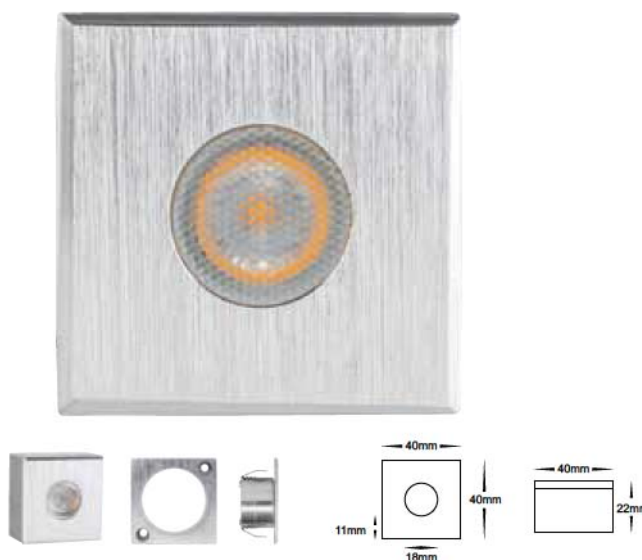

Mini Recessed LED Downlights

HV5711W 12v LED 1w

Round cabinet LED light
 Silver aluminium
 Can be surface mounted or recessed
 Cut out: 29mm
 Installation depth: 14mm
 Face diameter: 33mm
 12v built-in 1w LED
 45° beam angle
 Warm white, 3000k, 80lm
 IP Rating: IP20
 Must be used with a suitable LED driver

Built in 1w LED

HV5712W 12v LED 1w

Square cabinet LED light
 Silver aluminium
 Can be surface mounted or recessed
 Cut out: 29mm
 Installation depth: 20mm
 Face: 39mm x 39mm
 12v built-in 1w LED
 45° beam angle
 Warm white, 3000k, 80lm
 IP Rating: IP20
 Must be used with a suitable LED driver

Built in 1w LED

HV5713W 12v LED 1w

Round cabinet LED light
 Silver aluminium
 Cut out: 42mm
 Installation depth: 32mm
 Face diameter:
 12v built-in 1w LED
 60° beam angle
 Warm white, 3000k, 135lm
 IP Rating: IP20
 Must be used with a suitable LED driver

Built in 1w LED