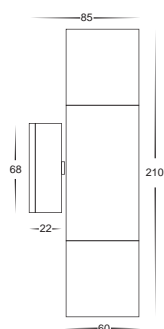

Bronze Up/Down Wall Pillar Spot Lights

- Up/down wall pillar light
- Bronze coloured aluminium
- Includes a matching aluminium backing plate
- High output reflector to maximise light
- 240v GU10 2x35w max/12v MR16 2x20w max
- IP rating: IP65

Bronze Up/Down Wall Pillar Spot Lights

IMAGE	PART NUMBER	COLOUR TEMP	OUTPUT	POWER	INCLUDED GLOBES
	HV1095C	Cool white, 6000k	2x 580lm	240v LED 20w	2x 10w COB LED globes
	HV1095W	Warm white, 3000k	2x 550lm	240v LED 20w	2x 10w COB LED globes
	HV1096	NA	NA	240v GU10 2x35w max	NA
	HV1097GU10C	Cool white, 6000k	2x 300lm	240v LED 10w	2x 5w LED globes
	HV1097GU10W	Warm white, 3000k	2x 250lm	240v LED 10w	2x 5w LED globes
	HV1097MR16C	Cool white, 6000k	2x 300lm	12v LED 10w	2x 5w LED globes
	HV1097MR16W	Warm white, 3000k	2x 250lm	12v LED 10w	2x 5w LED globes