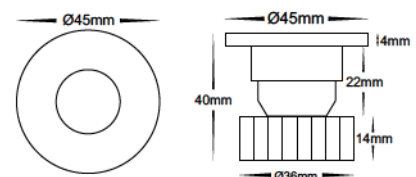

Mini Recessed LED Downlights

HV5701W
HV5702W

HV5701W 240v LED 3w

- Mini square LED downlight
- Aluminium poly powder coated white
- Supplied with a suitable LED driver including flex & plug
- Cut out: 38mm
- 240v built-in 3w LED
- 45° beam angle
- Warm white, 3000k, 240lm
- IP Rating: IP20

Built in 3w LED

HV5702W 240v LED 3w

- Mini round LED downlight
- Aluminium poly powder coated white
- Supplied with a suitable LED driver including flex & plug
- Cut out: 38mm
- 240v built-in 3w LED
- 45° beam angle
- Warm white, 3000k, 240lm
- IP Rating: IP20