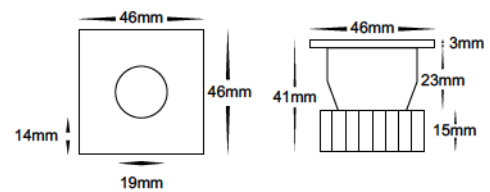

Mini Recessed LED Downlights

HV5701W
HV5702W

HV5701W 240v LED 3w

- Mini square LED downlight
- Aluminium poly powder coated white
- Supplied with a suitable LED driver including flex & plug
- Cut out: 38mm
- 240v built-in 3w LED
- 45° beam angle
- Warm white, 3000k, 240lm
- IP Rating: IP20

Built in 3w LED

HV5702W 240v LED 3w

- Mini round LED downlight
- Aluminium poly powder coated white
- Supplied with a suitable LED driver including flex & plug
- Cut out: 38mm
- 240v built-in 3w LED
- 45° beam angle
- Warm white, 3000k, 240lm
- IP Rating: IP20