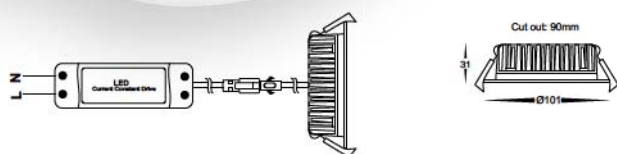

HV5600C
 HV5600W
 HV5601C
 HV5601W
 HV5602C
 HV5602W

White Fixed LED Downlights

AAEC5600C 240v LED 10w
AAEC5600W

White fixed LED downlight
 Aluminium powder coated white
 Supplied with suitable dimmable LED driver
 complete with flex & plug
 Cut out: 70mm
 240v built in 10w LED
 120 degree beam angle
 Cool white, 6000k, 650lm (AAEC5600C)
 Warm white, 3000k, 600lm (AAEC5600w)
 IP rating: IP44

AAEC5601C 240v LED 10w
AAEC5601W

White fixed LED downlight
 Aluminium powder coated white
 Supplied with suitable dimmable LED driver
 complete with flex & plug
 Cut out: 90mm
 240v built in 10w LED
 120 degree beam angle
 Cool white, 6000k, 850lm (AAEC5601C)
 Warm white, 3000k, 800lm (AAEC5601w)
 IP rating: IP44

AAEC5602C 240v LED 12w
AAEC5602W

White fixed LED downlight
 Aluminium powder coated white
 Supplied with suitable dimmable LED driver
 complete with flex & plug
 Cut out: 90mm
 240v built in 12w LED
 120 degree beam angle
 Cool white, 6000k, 1050lm (AAEC5602C)
 Warm white, 3000k, 1000lm (AAEC5602w)
 IP rating: IP44

AAEC5623C 240v LED 20w
AAEC5623W

White fixed LED downlight
 Aluminium powder coated white
 Supplied with suitable dimmable LED driver
 complete with flex & plug
 Cut out: 150mm
 240v built in 20w LED
 120 degree beam angle
 Cool white, 6000k, 1700lm (AAEC5623C)
 Warm white, 3000k, 1600lm (AAEC5623w)
 IP rating: IP44