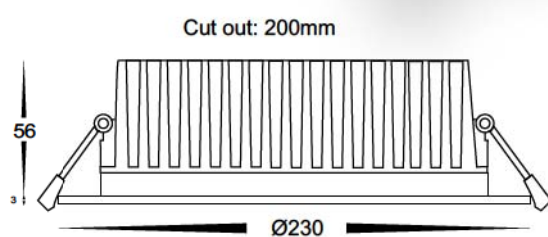

AAEC5633C 240v LED 35w
AAEC5633W

White fixed LED downlight
Aluminium powder coated white
Supplied with suitable dimmable LED driver
complete with flex & plug
Cut out: 200mm
240v built in 35w LED
120 degree beam angle
Cool white, 6000k, 3200lm (AAEC5633C)
Warm white, 3000k, 3100lm (AAEC5633w)
IP rating: IP44