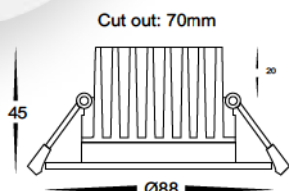

HV5600C
 HV5600W
 HV5601C
 HV5601W
 HV5602C
 HV5602W

White Fixed LED Downlights

AAEC5600C 240v LED 10w
AAEC5600W

White fixed LED downlight
 Aluminium powder coated white
 Supplied with suitable dimmable LED driver
 complete with flex & plug
 Cut out: 70mm
 240v built in 10w LED
 120 degree beam angle
 Cool white, 6000k, 650lm (AAEC5600C)
 Warm white, 3000k, 600lm (AAEC5600w)
 IP rating: IP44

AAEC5601C 240v LED 10w
AAEC5601W

White fixed LED downlight
 Aluminium powder coated white
 Supplied with suitable dimmable LED driver
 complete with flex & plug
 Cut out: 90mm
 240v built in 10w LED
 120 degree beam angle
 Cool white, 6000k, 850lm (AAEC5601C)
 Warm white, 3000k, 800lm (AAEC5601w)
 IP rating: IP44