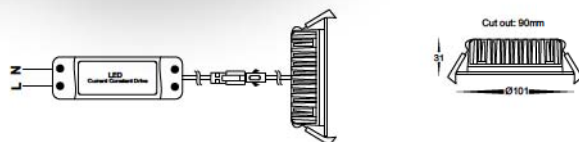

HV5600C
 HV5600W
 HV5601C
 HV5601W
 HV5602C
 HV5602W

White Fixed LED Downlights

AAEC5600C 240v LED 10w
AAEC5600W

White fixed LED downlight
 Aluminium powder coated white
 Supplied with suitable dimmable LED driver
 complete with flex & plug
 Cut out: 70mm
 240v built in 10w LED
 120 degree beam angle
 Cool white, 6000k, 650lm (AAEC5600C)
 Warm white, 3000k, 600lm (AAEC5600w)
 IP rating: IP44

AAEC5601C 240v LED 10w
AAEC5601W

White fixed LED downlight
 Aluminium powder coated white
 Supplied with suitable dimmable LED driver
 complete with flex & plug
 Cut out: 90mm
 240v built in 10w LED
 120 degree beam angle
 Cool white, 6000k, 850lm (AAEC5601C)
 Warm white, 3000k, 800lm (AAEC5601w)
 IP rating: IP44

AAEC5602C 240v LED 12w
AAEC5602W

White fixed LED downlight
 Aluminium powder coated white
 Supplied with suitable dimmable LED driver
 complete with flex & plug
 Cut out: 90mm
 240v built in 12w LED
 120 degree beam angle
 Cool white, 6000k, 1050lm (AAEC5602C)
 Warm white, 3000k, 1000lm (AAEC5602w)
 IP rating: IP44

AAEC5623C 240v LED 20w
AAEC5623W

White fixed LED downlight
 Aluminium powder coated white
 Supplied with suitable dimmable LED driver
 complete with flex & plug
 Cut out: 150mm
 240v built in 20w LED
 120 degree beam angle
 Cool white, 6000k, 1700lm (AAEC5623C)
 Warm white, 3000k, 1600lm (AAEC5623w)
 IP rating: IP44