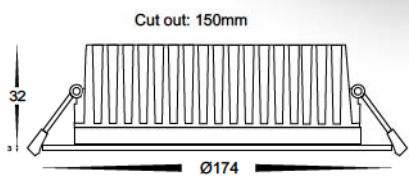

AAEC5623C 240v LED 20w
AAEC5623W

White fixed LED downlight
Aluminium powder coated white
Supplied with suitable dimmable LED driver
complete with flex & plug
Cut out: 150mm
240v built in 20w LED
120 degree beam angle
Cool white, 6000k, 1700lm (AAEC5623C)
Warm white, 3000k, 1600lm (AAEC5623w)
IP rating: IP44