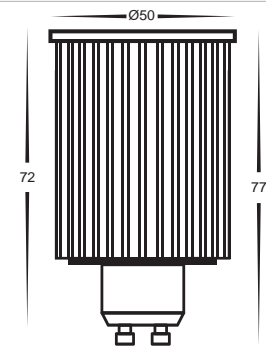

HV9550

LED 240v GU10

- Exclusively engineered COB 10w LED module
- Frosted glass diffuser
- 60° beam angle
- Warm white, 3000k, 420lm
- Dimmable
- UV radiation free
- Designed to suit most Tivah spotlights

HV9551

LED 240v GU10

- Exclusively engineered COB 10w LED module
- Frosted glass diffuser
- 60° beam angle
- Cool white, 6000k, 470lm
- Dimmable
- UV radiation free
- Designed to suit most Tivah spotlights