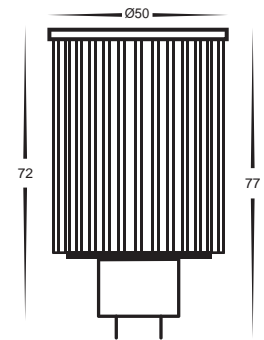

HV9552

LED 12v MR16

- Exclusively engineered COB 10w LED module
- Frosted glass diffuser
- 60° beam angle
- Warm white, 3000k, 420lm
- UV radiation free
- Designed to suit most Havit spotlights
- Must be used with a suitable LED driver (Refer to Pages 153-158)