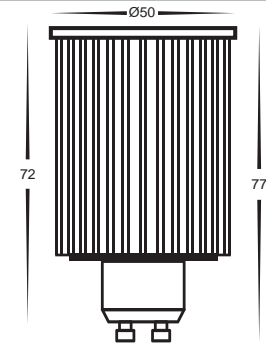

HV9550

LED 240v GU10

- Exclusively engineered COB 10w LED module
- Frosted glass diffuser
- 60° beam angle
- Warm white, 3000k, 420lm
- Dimmable
- UV radiation free
- Designed to suit most Tivah spotlights

HV9551

LED 240v GU10

- Exclusively engineered COB 10w LED module
- Frosted glass diffuser
- 60° beam angle
- Cool white, 6000k, 470lm
- Dimmable
- UV radiation free
- Designed to suit most Tivah spotlights