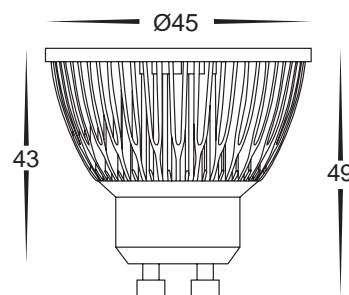

SMD High Power Ecolamp LED Globes

AAEC9530 LED 240v GU10

5w SMD LED globe

120° beam angle

240v GU10

Warm white, 3000k, 330lm

Dimmable

UV radiation free

AAEC9531 LED 240v GU10

5w SMD LED globe

120° beam angle

240v GU10

Cool white, 6000k, 360lm

Dimmable

UV radiation free