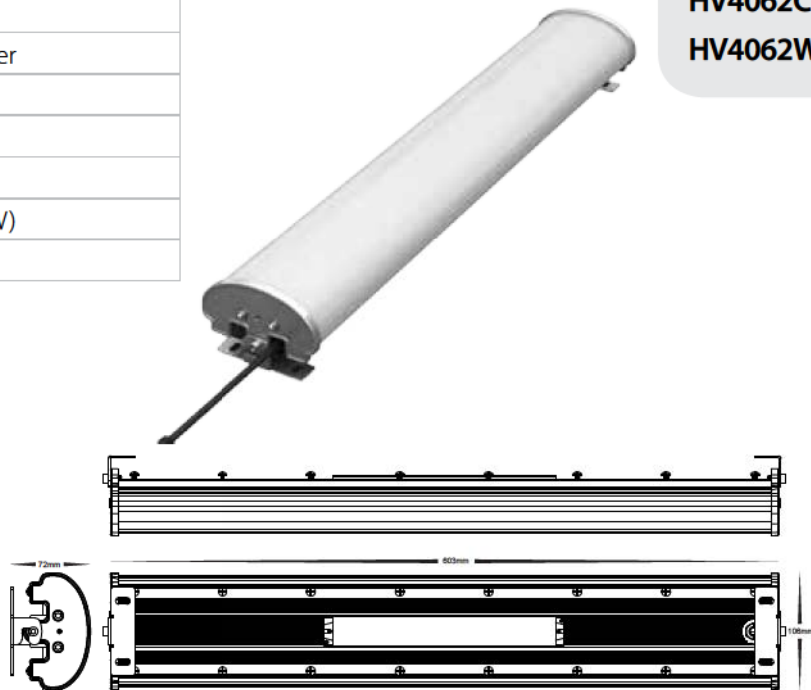

**HV4060C**  
**HV4060W**

**240v LED 30w**

- Surface mounted LED linear light
- White aluminium finish with PC diffuser
- 240v built-in 30w LED
- 120° beam angle
- Cool white, 6000k, 2750lm (HV4060C)
- Warm white, 3000k, 2680lm (HV4060W)
- IP Rating: IP65

HV4060C  
HV4060W  
HV4062C  
HV4062W

**Built-in 30w LED**

**HV4062C**  
**HV4062W**

**240v LED 70w**

- Surface mounted LED linear light
- White aluminium finish with PC diffuser
- 240v built-in 70w LED
- 120° beam angle
- Cool white, 6000k, 6910lm (HV4062C)
- Warm white, 3000k, 5250lm (HV4062W)
- IP Rating: IP65

**Built-in 70w LED**

Surface Mounted LED Linear Light