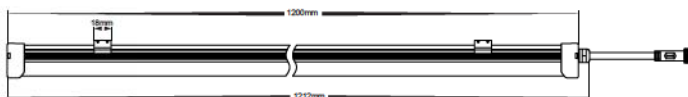

HV4050C  
 HV4050W  
 HV4052C  
 HV4052W

Surface Mounted LED Linear Light

**HV4050C**      **240v LED 10w**  
**HV4050W**

Surface mounted LED linear light
White aluminium finish with PC diffuser
240v built-in 10w LED
120° beam angle
Cool white, 6000k, 1150lm (HV4050C)
Warm white, 3000k, 970lm (HV4050W)
IP Rating: IP65

*Built-in 10w LED*

**HV4052C**      **240v LED 20w**  
**HV4052W**

Surface mounted LED linear light
White aluminium finish with PC diffuser
240v built-in 20w LED
120° beam angle
Cool white, 6000k, 2160lm (HV4052C)
Warm white, 3000k, 1860lm (HV4052W)
IP Rating: IP65