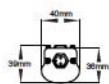

HV4050C  
 HV4050W  
 HV4052C  
 HV4052W

Surface Mounted LED Linear Light

**HV4050C**      **240v LED 10w**  
**HV4050W**

Surface mounted LED linear light
White aluminium finish with PC diffuser
240v built-in 10w LED
120° beam angle
Cool white, 6000k, 1150lm (HV4050C)
Warm white, 3000k, 970lm (HV4050W)
IP Rating: IP65

*Built-in 10w LED*

**HV4052C**      **240v LED 20w**  
**HV4052W**

Surface mounted LED linear light
White aluminium finish with PC diffuser
240v built-in 20w LED
120° beam angle
Cool white, 6000k, 2160lm (HV4052C)
Warm white, 3000k, 1860lm (HV4052W)
IP Rating: IP65