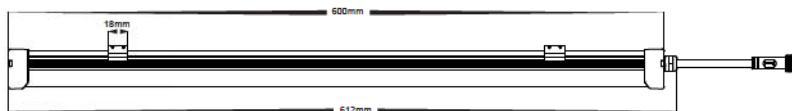

HV4050C  
 HV4050W  
 HV4052C  
 HV4052W

Surface Mounted LED Linear Light

**HV4050C**      **240v LED 10w**  
**HV4050W**

Surface mounted LED linear light
White aluminium finish with PC diffuser
240v built-in 10w LED
120° beam angle
Cool white, 6000k, 1150lm (HV4050C)
Warm white, 3000k, 970lm (HV4050W)
IP Rating: IP65

*Built-in 10w LED*

**HV4052C**      **240v LED 20w**  
**HV4052W**

Surface mounted LED linear light
White aluminium finish with PC diffuser
240v built-in 20w LED
120° beam angle
Cool white, 6000k, 2160lm (HV4052C)
Warm white, 3000k, 1860lm (HV4052W)
IP Rating: IP65