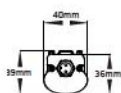

HV4050C  
 HV4050W  
 HV4052C  
 HV4052W

Surface Mounted LED Linear Light

**HV4050C**      **240v LED 10w**  
**HV4050W**

Surface mounted LED linear light
White aluminium finish with PC diffuser
240v built-in 10w LED
120° beam angle
Cool white, 6000k, 1150lm (HV4050C)
Warm white, 3000k, 970lm (HV4050W)
IP Rating: IP65

*Built-in 10w LED*

**HV4052C**      **240v LED 20w**  
**HV4052W**

Surface mounted LED linear light
White aluminium finish with PC diffuser
240v built-in 20w LED
120° beam angle
Cool white, 6000k, 2160lm (HV4052C)
Warm white, 3000k, 1860lm (HV4052W)
IP Rating: IP65