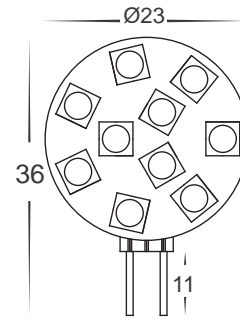

## LED 12v G4

Energy saving LED 1.5w 12v

SMD LED

12v DC

180° Beam

Warm White, 3000k, 100lm

Must be used with a suitable LED driver  
(Refer to Pages 153-158)

UV radiation free