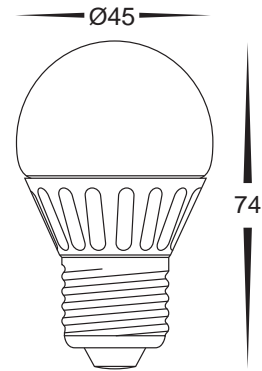

AAEC9570C

LED 240v E27

'Fancy Round' 3w LED globe

240v E27

Cool white, 6000k

240 lumens

180° beam angle

Ceramic body

Opal glass diffuser

UV radiation free

AAEC9570W

LED 240v E27

'Fancy Round' 3w LED globe

240v E27

Warm white, 3000k

220 lumens

180° beam angle

Ceramic body

Opal glass diffuser

UV radiation free