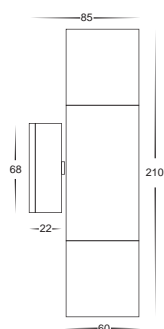

Gloss Black Up/Down Wall Pillar Spot Lights

- Up/down wall pillar light
- Gloss black coloured aluminium
- Includes a matching aluminium backing plate
- High output reflector to maximise light
- 240v GU10 2x35w max/12v MR16 2x20w max
- IP rating: IP65

Gloss Black Up/Down Wall Pillar Spot Lights

IMAGE	PART NUMBER	COLOUR TEMP	OUTPUT	POWER	INCLUDED GLOBES
	HV1075C	Cool white, 6000k	2x 580lm	240v LED 20w	2x 10w COB LED globes
	HV1075W	Warm white, 3000k	2x 550lm	240v LED 20w	2x 10w COB LED globes
	HV1076	NA	NA	240v GU10 2x35w max	NA
	HV1077GU10C	Cool white, 6000k	2x 300lm	240v LED 10w	2x 5w LED globes
	HV1077GU10W	Warm white, 3000k	2x 250lm	240v LED 10w	2x 5w LED globes
	HV1077MR16C	Cool white, 6000k	2x 300lm	12v LED 10w	2x 5w LED globes
	HV1077MR16W	Warm white, 3000k	2x 250lm	12v LED 10w	2x 5w LED globes