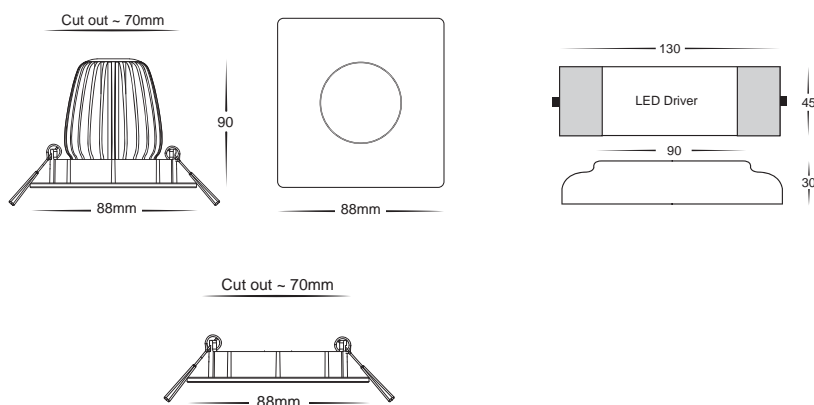

Silver Square Fixed LED Downlight

- Silver polished aluminium
- Kits supplied with LED module, frame and suitable LED driver
- Face: 88mm
- Cut Out: 70mm
- 60° beam angle
- Instant start
- Dimmable with supplied driver

Silver Square Fixed LED Downlight

IMAGE	PART NUMBER	COLOUR TEMPERATURE	OUTPUT (lm)	POWER	DIMMABLE	INCLUDED GLOBES
	HV5067	NA - Frame Only	NA	NA	NA	NA - Threaded design for mounting of Ecolamp and BTR LED Module. Can be used with standard halogen or LED MR16 Globe
	AAEC5167C	Cool white LED 5000k	750lm	12v LED 15w	YES	Supplied with LED module, frame and suitable LED driver
	AAEC5167W	Warm White LED 3000k	650lm	12v LED 15w	YES	Supplied with LED module, frame and suitable LED driver
	HV5267C	Cool white LED 5000k	960lm	12v LED 17w	YES	Supplied with LED module, frame and suitable LED driver
	HV5267W	Warm White LED 3000k	806lm	12v LED 17w	YES	Supplied with LED module, frame and suitable LED driver