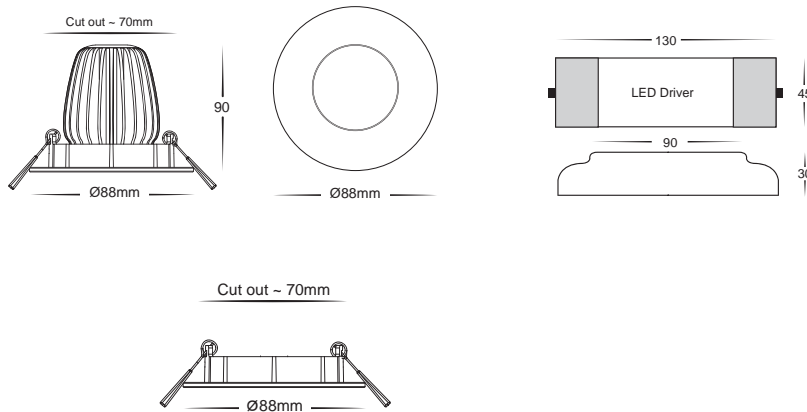

# Silver Round Fixed LED Downlight

- Silver polished aluminium
- Kits supplied with LED module, frame and suitable LED driver
- Face: 88mm
- Cut Out: 70mm
- 60° beam angle
- Instant start
- Dimmable with supplied driver

## Silver Round Fixed LED Downlight

IMAGE	PART NUMBER	COLOUR TEMPERATURE	OUTPUT (lm)	POWER	DIMMABLE	INCLUDED GLOBES
	HV5063	NA - Frame Only	NA	NA	NA	NA - Threaded design for mounting of Ecolamp and BTR LED Module. Can be used with standard halogen or LED MR16 Globe
	AAEC5163C	Cool white LED 5000k	750lm	12v LED 15w	YES	Supplied with LED module, frame and suitable LED driver
	AAEC5163W	Warm White LED 3000k	650lm	12v LED 15w	YES	Supplied with LED module, frame and suitable LED driver
	HV5263C	Cool white LED 5000k	960lm	12v LED 17w	YES	Supplied with LED module, frame and suitable LED driver
	HV5263W	Warm White LED 3000k	806lm	12v LED 17w	YES	Supplied with LED module, frame and suitable LED driver