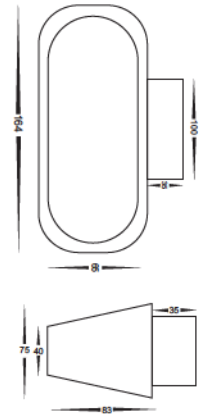

HV3661W  
HV3662W

Up/Down Surface Mounted Wall Lights

**HV3661W**      **240v LED 9w**

LED wall light  
Aluminium poly powder coated white  
240v Built-in 9w COB LED  
Warm white, 3000k, 460lm  
IP Rating: IP54

**Built-in 9w LED**

**HV3662W**      **240v LED 9w**

LED wall light  
Aluminium poly powder coated white  
240v Built-in 9w COB LED  
Warm white, 3000k, 450lm  
IP Rating: IP54

**Built-in 9w LED**