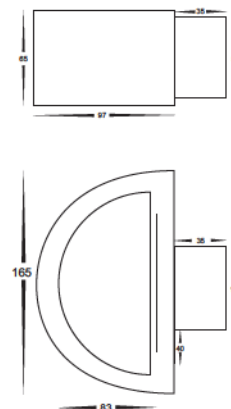

HV3661W  
HV3662W

Up/Down Surface Mounted Wall Lights

**HV3661W**      **240v LED 9w**

LED wall light  
Aluminium poly powder coated white  
240v Built-in 9w COB LED  
Warm white, 3000k, 460lm  
IP Rating: IP54

**Built-in 9w LED**

**HV3662W**      **240v LED 9w**

LED wall light  
Aluminium poly powder coated white  
240v Built-in 9w COB LED  
Warm white, 3000k, 450lm  
IP Rating: IP54

**Built-in 9w LED**