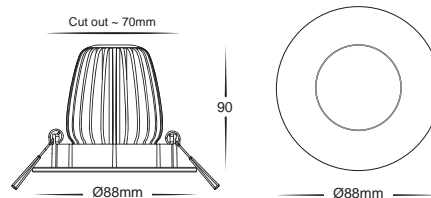

# White Round Fixed LED Downlight

- White poly powder coated aluminium
- Kits supplied with LED module, frame and suitable LED driver
- Face: 88mm
- Cut Out: 70mm
- 60° beam angle
- Instant start
- Dimmable with supplied driver

## White Round Fixed LED Downlight

IMAGE	PART NUMBER	COLOUR TEMPERATURE	OUTPUT (lm)	POWER	DIMMABLE	INCLUDED GLOBES
	HV5062	NA - Frame Only	NA	NA	NA	NA - Threaded design for mounting of Ecolamp and BTR LED Module. Can be used with standard halogen or LED MR16 Globe
	AAEC5162C	Cool white LED 5000k	750lm	12v LED 15w	YES	Supplied with LED module, frame and suitable LED driver
	AAEC5162W	Warm White LED 3000k	650lm	12v LED 15w	YES	Supplied with LED module, frame and suitable LED driver
	HV5262C	Cool white LED 5000k	960lm	12v LED 17w	YES	Supplied with LED module, frame and suitable LED driver
	HV5262W	Warm White LED 3000k	806lm	12v LED 17w	YES	Supplied with LED module, frame and suitable LED driver