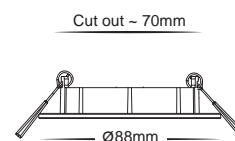

# White Round Fixed LED Downlight

- White poly powder coated aluminium
- Kits supplied with LED module, frame and suitable LED driver
- Face: 88mm
- Cut Out: 70mm
- 60° beam angle
- Instant start
- Dimmable with supplied driver