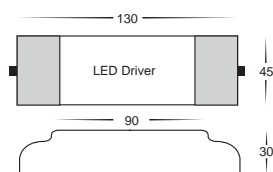

# White Round Fixed LED Downlight

- White poly powder coated aluminium
- Kits supplied with LED module, frame and suitable LED driver
- Face: 88mm
- Cut Out: 70mm
- 60° beam angle
- Instant start
- Dimmable with supplied driver

## White Round Fixed LED Downlight

IMAGE	PART NUMBER	COLOUR TEMPERATURE	OUTPUT (lm)	POWER	DIMMABLE	INCLUDED GLOBES
	HV5062	NA - Frame Only	NA	NA	NA	NA - Threaded design for mounting of Ecolamp and BTR LED Module. Can be used with standard halogen or LED MR16 Globe
	AAEC5162C	Cool white LED 5000k	750lm	12v LED 15w	YES	Supplied with LED module, frame and suitable LED driver
	AAEC5162W	Warm White LED 3000k	650lm	12v LED 15w	YES	Supplied with LED module, frame and suitable LED driver
	HV5262C	Cool white LED 5000k	960lm	12v LED 17w	YES	Supplied with LED module, frame and suitable LED driver
	HV5262W	Warm White LED 3000k	806lm	12v LED 17w	YES	Supplied with LED module, frame and suitable LED driver