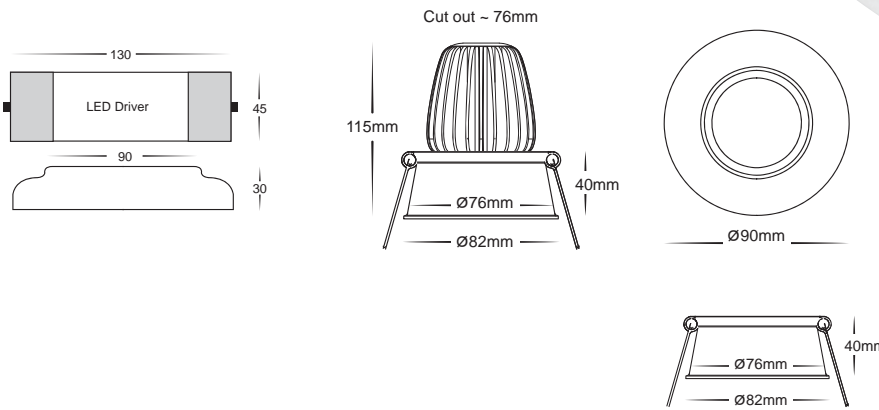

White Deep Round Tilt LED Downlight

- White powder coated aluminium
- Kits supplied with LED module, frame and suitable LED driver
- Face: 82mm
- Cut Out: 76mm
- 60° beam angle
- Instant start
- Dimmable with supplied driver

White Deep Round Tilt LED Downlight(76mm Cut out)

IMAGE	PART NUMBER	COLOUR TEMPERATURE	OUTPUT (lm)	POWER	DIMMABLE	INCLUDED GLOBES
	HV5058	NA - Frame Only	NA	NA	NA	NA - Threaded design for mounting of Ecolamp and BTR LED Module. Can be used with standard halogen or LED MR16 Globe
	AAEC5158C	Cool white LED 5000k	750lm	12v LED 15w	YES	Supplied with LED module, frame and suitable LED driver
	AAEC5158W	Warm White LED 3000k	650lm	12v LED 15w	YES	Supplied with LED module, frame and suitable LED driver
	HV5258C	Cool white LED 5000k	960lm	12v LED 17w	YES	Supplied with LED module, frame and suitable LED driver
	HV5258W	Warm White LED 3000k	806lm	12v LED 17w	YES	Supplied with LED module, frame and suitable LED driver