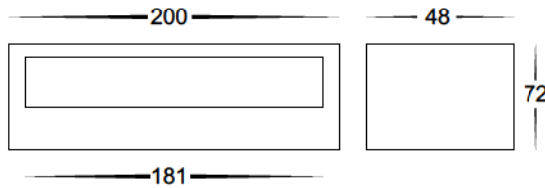

## HV3633C 240v LED 10w HV3633W

Square up/down pillar light  
 Stainless steel 316 marine grade  
 Tempered glass  
 240v GU10 2 x 35w Max  
 Cool white, 6000k, 2 x 300lm (HV3633C)  
 Warm white, 3000k, 2 x 250lm (HV3633W)  
 IP Rating: IP54