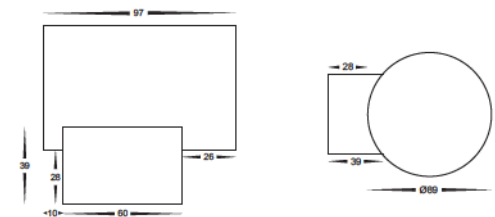

HV3640W SOLAR LED 0.5w

LED solar wall light
Stainless steel
Solar Built-in 0.5W LED
Warm white, 3000k, 25lm
IP Rating: IP54