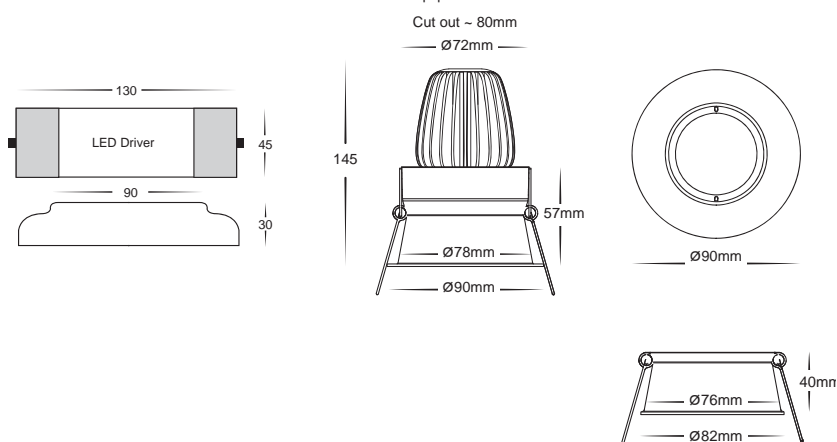

White Deep Round Tilt LED Downlight

- White poly powder coated aluminium
- Kits supplied with LED module, frame and suitable LED driver
- Face: 90mm
- Cut Out: 80mm
- 60° beam angle
- Instant start
- Dimmable with supplied driver

White Deep Round Tilt LED Downlight

IMAGE	PART NUMBER	COLOUR TEMPERATURE	OUTPUT (lm)	POWER	DIMMABLE	INCLUDED GLOBES
	HV5048	NA - Frame Only	NA	NA	NA	NA - Threaded design for mounting of Ecolamp and BTR LED Module. Can be used with standard halogen or LED MR16 Globe
	AAEC5148C	Cool white LED 5000k	750lm	12v LED 15w	YES	Supplied with LED module, frame and suitable LED driver
	AAEC5148W	Warm White LED 3000k	650lm	12v LED 15w	YES	Supplied with LED module, frame and suitable LED driver
	HV5248C	Cool white LED 5000k	960lm	12v LED 17w	YES	Supplied with LED module, frame and suitable LED driver
	HV5248W	Warm White LED 3000k	806lm	12v LED 17w	YES	Supplied with LED module, frame and suitable LED driver