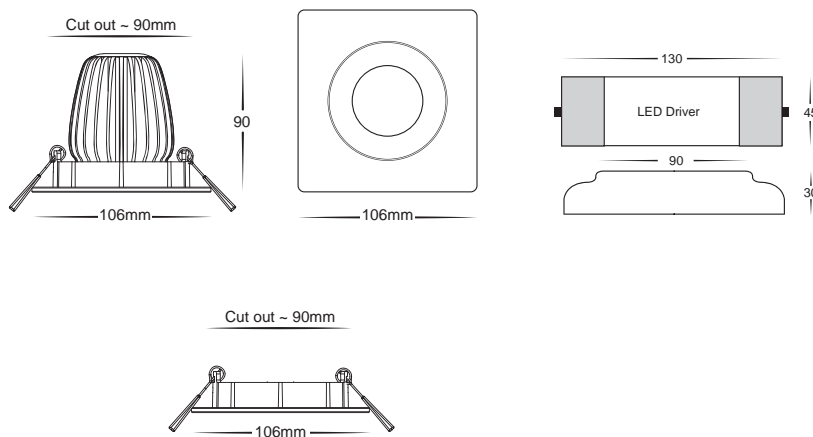

Silver Square Tilt LED Downlight

- Silver polished aluminium
- Kits supplied with LED module, frame and suitable LED driver
- Face: 106mm
- Cut Out: 90mm
- 60° beam angle
- Instant start
- Dimmable with supplied driver

Silver Square Tilt LED Downlight

IMAGE	PART NUMBER	COLOUR TEMPERATURE	OUTPUT (lm)	POWER	DIMMABLE	INCLUDED GLOBES
	HV5025	NA - Frame Only	NA	NA	NA	NA - Threaded design for mounting of Ecolamp and BTR LED Module. Can be used with standard halogen or LED MR16 Globe
	AAEC5125C	Cool white LED 5000k	750lm	12v LED 15w	YES	Supplied with LED module, frame and suitable LED driver
	AAEC5125W	Warm White LED 3000k	650lm	12v LED 15w	YES	Supplied with LED module, frame and suitable LED driver
	HV5225C	Cool white LED 5000k	960lm	12v LED 17w	YES	Supplied with LED module, frame and suitable LED driver
	HV5225W	Warm White LED 3000k	806lm	12v LED 17w	YES	Supplied with LED module, frame and suitable LED driver