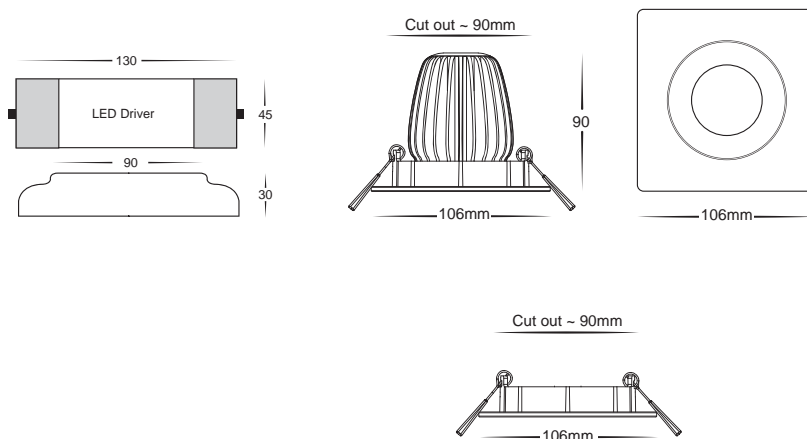

White Square Tilt LED Downlight

- White poly powder coated aluminium
- Kits supplied with LED module, frame and suitable LED driver
- Face: 106mm
- Cut Out: 90mm
- 60° beam angle
- Instant start
- Dimmable with supplied driver

White Square Tilt LED Downlight

IMAGE	PART NUMBER	COLOUR TEMPERATURE	OUTPUT (lm)	POWER	DIMMABLE	INCLUDED GLOBES
	HV5024	NA - Frame Only	NA	NA	NA	NA - Threaded design for mounting of Ecolamp and BTR LED Module. Can be used with standard halogen or LED MR16 Globe
	AAEC5124C	Cool white LED 5000k	750lm	12v LED 15w	YES	Supplied with LED module, frame and suitable LED driver
	AAEC5124W	Warm White LED 3000k	650lm	12v LED 15w	YES	Supplied with LED module, frame and suitable LED driver
	HV5224C	Cool white LED 5000k	960lm	12v LED 17w	YES	Supplied with LED module, frame and suitable LED driver
	HV5224W	Warm White LED 3000k	806lm	12v LED 17w	YES	Supplied with LED module, frame and suitable LED driver