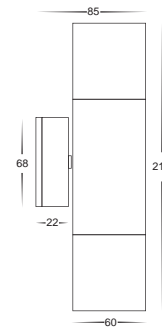

Silver Up/Down Wall Pillar Spot Lights

- Up/down wall pillar light
- Silver coloured aluminium
- Includes a matching aluminium backing plate
- High output reflector to maximise light
- 240v GU10 2x35w max/12v MR16 2x20w max
- IP rating: IP65

Silver Up/Down Wall Pillar Spot Lights

IMAGE	PART NUMBER	COLOUR TEMP	OUTPUT	POWER	INCLUDED GLOBES
	HV1065C	Cool white, 6000k	2x 580lm	240v LED 20w	2x 10w COB LED globes
	HV1065W	Warm white, 3000k	2x 550lm	240v LED 20w	2x 10w COB LED globes
	HV1066	NA	NA	240v GU10 2x35w max	NA
	HV1067GU10C	Cool white, 6000k	2x 300lm	240v LED 10w	2x 5w LED globes
	HV1067GU10W	Warm white, 3000k	2x 250lm	240v LED 10w	2x 5w LED globes
	HV1067MR16C	Cool white, 6000k	2x 300lm	12v LED 10w	2x 5w LED globes
	HV1067MR16W	Warm white, 3000k	2x 250lm	12v LED 10w	2x 5w LED globes