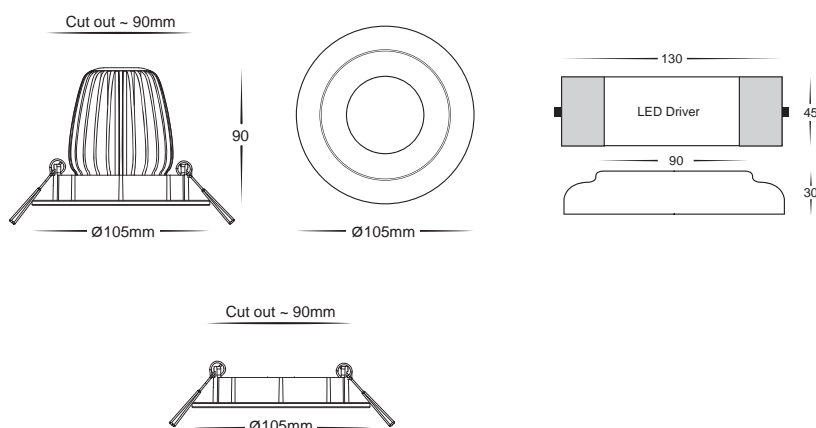

Silver Round Tilt LED Downlight

- Silver polished aluminium
- Kits supplied with LED module, frame and suitable LED driver
- Face: 105mm
- Cut Out: 90mm
- 60° beam angle
- Instant start
- Dimmable with supplied driver

Silver Round Tilt LED Downlight

IMAGE	PART NUMBER	COLOUR TEMPERATURE	OUTPUT (lm)	POWER	DIMMABLE	INCLUDED GLOBES
	HV5021	NA - Frame Only	NA	NA	NA	NA - Threaded design for mounting of Ecolamp and BTR LED Module. Can be used with standard halogen or LED MR16 Globe
	AAEC5121C	Cool white LED 5000k	750lm	12v LED 15w	YES	Supplied with LED module, frame and suitable LED driver
	AAEC5121W	Warm White LED 3000k	650lm	12v LED 15w	YES	Supplied with LED module, frame and suitable LED driver
	HV5221C	Cool white LED 5000k	960lm	12v LED 17w	YES	Supplied with LED module, frame and suitable LED driver
	HV5221W	Warm White LED 3000k	806lm	12v LED 17w	YES	Supplied with LED module, frame and suitable LED driver