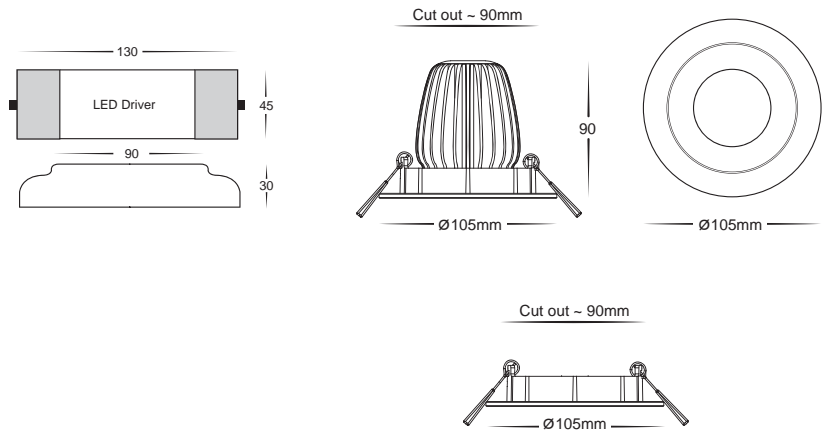

White Round Tilt LED Downlight

- White poly powder coated aluminium
- Kits supplied with LED module, frame and suitable LED driver
- Face: 105mm
- Cut Out: 90mm
- 60° beam angle
- Instant start
- Dimmable with supplied driver

White Round Tilt LED Downlight

IMAGE	PART NUMBER	COLOUR TEMPERATURE	OUTPUT (lm)	POWER	DIMMABLE	INCLUDED GLOBES
	HV5020	NA - Frame Only	NA	NA	NA	NA - Threaded design for mounting of Ecolamp and BTR LED Module. Can be used with standard halogen or LED MR16 Globe
	AAEC5120C	Cool white LED 5000k	750lm	12v LED 15w	YES	Supplied with LED module, frame and suitable LED driver
	AAEC5120W	Warm White LED 3000k	650lm	12v LED 15w	YES	Supplied with LED module, frame and suitable LED driver
	HV5220C	Cool white LED 5000k	960lm	12v LED 17w	YES	Supplied with LED module, frame and suitable LED driver
	HV5220W	Warm White LED 3000k	806lm	12v LED 17w	YES	Supplied with LED module, frame and suitable LED driver