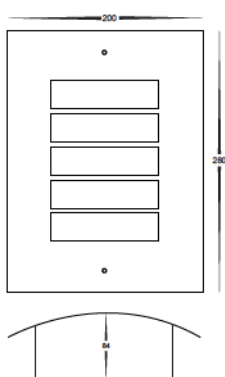

Built in 10w LED

Antique Brass Mask Light