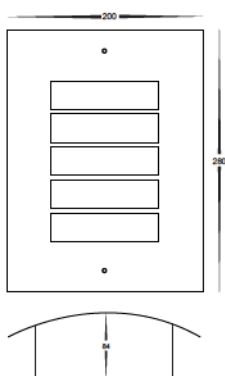

HV3614C 240v LED 3w
HV3614W

Wall mask

Five slot with opal diffuser

Antique brass finish

E27 240v 40w max

Cool white, 6000k, 220lm (HV36042C)

Warm white, 3000k, 240lm (HV36042W)

IP Rating: IP44

HV3614C
 HV3614W
 HV36142C
 HV36142W

*Supplied with a replaceable
 3w LED globe*

HV36142C 240v LED 10w
HV36142W

Wall mask

Five slot with opal diffuser

Antique brass finish

240v Built-in 10w LED

Cool white, 6000k, 650lm (HV36142C)

Warm white, 3000k, 600lm (HV36142W)

IP Rating: IP44

Built in 10w LED

Antique Brass Mask Light