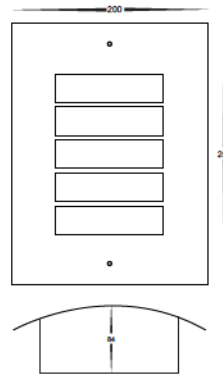

316 Stainless Steel Mask Light

HV3604C
 HV3604W
 HV36042C
 HV36042W

Supplied with a replaceable
 3w LED globe

HV3604C 240v LED 3w HV3604W

Wall mask
 Five slot face with opal diffuser
 Stainless steel 316 marine grade
 E27 240v 40w max
 Cool white, 6000k, 240lm (HV3604C)
 Warm white, 3000k, 220lm (HV3604W)
 IP rating: IP44

HV36042C 240v LED 10w HV36042W

Wall mask
 Five slot with opal diffuser
 Stainless steel 316 marine grade
 240v Built-in 10W LED
 Cool white, 6000k, 650lm (HV36042C)
 Warm white, 3000k, 600lm (HV36042W)
 IP Rating: IP44