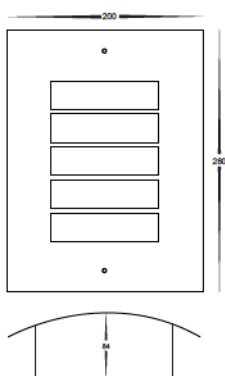

HV3614C 240v LED 3w
HV3614W

Wall mask

Five slot with opal diffuser

Antique brass finish

E27 240v 40w max

Cool white, 6000k, 220lm (HV36042C)

Warm white, 3000k, 240lm (HV36042W)

IP Rating: IP44

HV3614C
HV3614W
HV36142C
HV36142W

*Supplied with a replaceable
3w LED globe*

HV36142C 240v LED 10w
HV36142W

Wall mask

Five slot with opal diffuser

Antique brass finish

240v Built-in 10w LED

Cool white, 6000k, 650lm (HV36142C)

Warm white, 3000k, 600lm (HV36142W)

IP Rating: IP44