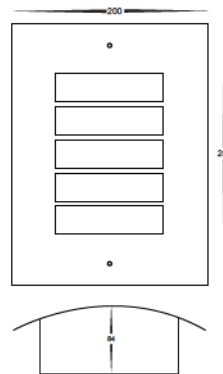

316 Stainless Steel Mask Light

HV3604C
 HV3604W
 HV36042C
 HV36042W

Supplied with a replaceable
 3w LED globe

HV3604C 240v LED 3w HV3604W

Wall mask
 Five slot face with opal diffuser
 Stainless steel 316 marine grade
 E27 240v 40w max
 Cool white, 6000k, 240lm (HV3604C)
 Warm white, 3000k, 220lm (HV3604W)
 IP rating: IP44

HV36042C 240v LED 10w HV36042W

Wall mask
 Five slot with opal diffuser
 Stainless steel 316 marine grade
 240v Built-in 10W LED
 Cool white, 6000k, 650lm (HV36042C)
 Warm white, 3000k, 600lm (HV36042W)
 IP Rating: IP44

Cool white, 6000k, 650lm (HV36142C)

Warm white, 3000k, 600lm (HV36142W)

IP Rating: IP44

Built in 10w LED

Antique Brass Mask Light