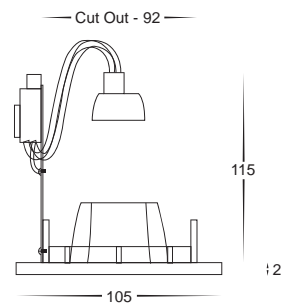

Downlight Frame with Flex & Plug

HV4332

240v GU10

White gimble+ flex frame only

Die cast aluminium white

Cut out 92mm

240v GU10 35w max

Supplied with frame, lamp holder & flex

HV4334

240v GU10

Satin Chrome gimble+ flex frame only

Die cast aluminium satin chrome

Cut out 92mm

240v GU10 35w max

Supplied with frame, lamp holder & flex