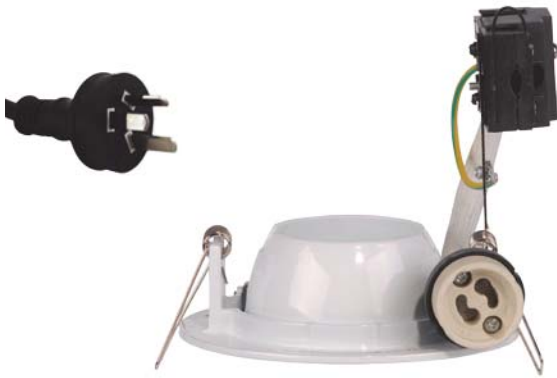

Downlight Frame with Flex & Plug

HV4332

240v GU10

White gimble+ flex frame only

Die cast aluminium white

Cut out 92mm

240v GU10 35w max

Supplied with frame, lamp holder & flex

HV4334

240v GU10

Satin Chrome gimble+ flex frame only

Die cast aluminium satin chrome

Cut out 92mm

240v GU10 35w max

Supplied with frame, lamp holder & flex