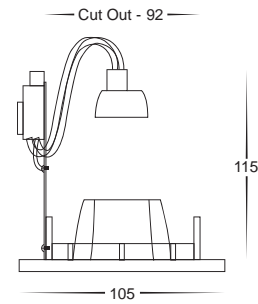

Downlight Frame with Flex & Plug

HV4332

240v GU10

White gimble+ flex frame only

Die cast aluminium white

Cut out 92mm

240v GU10 35w max

Supplied with frame, lamp holder & flex

HV4334

240v GU10

Satin Chrome gimble+ flex frame only

Die cast aluminium satin chrome

Cut out 92mm

240v GU10 35w max

Supplied with frame, lamp holder & flex