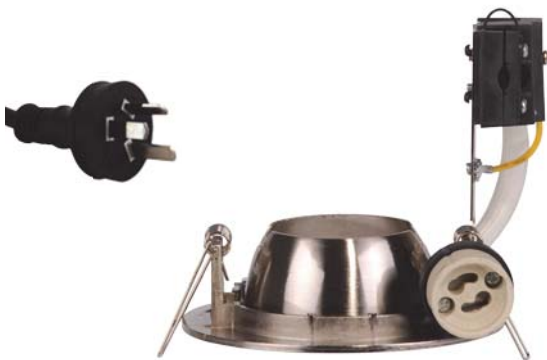

Downlight Frame with Flex & Plug

HV4332

240v GU10

White gimble+ flex frame only

Die cast aluminium white

Cut out 92mm

240v GU10 35w max

Supplied with frame, lamp holder & flex

HV4334

240v GU10

Satin Chrome gimble+ flex frame only

Die cast aluminium satin chrome

Cut out 92mm

240v GU10 35w max

Supplied with frame, lamp holder & flex