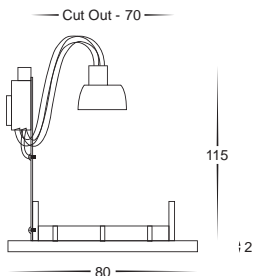

# Satin Chrome Downlight Frames

**HV4304**

**240v GU10**

Downlight silver gimble frame only

Die cast aluminium satin chrome

Cut out 92mm

240v GU10 35w max

*Supplied with frame and lamp holder*

**HV4305**

**240v GU10**

Downlight silver fixed frame only

Die cast aluminium satin chrome

Cut out 70mm

240v GU10 35w max

*Supplied with frame and lamp holder*