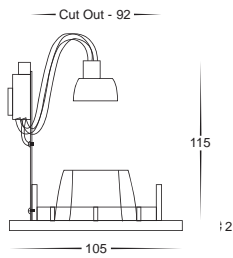

# Satin Chrome Downlight Frames

**HV4304**

**240v GU10**

Downlight silver gimble frame only

Die cast aluminium satin chrome

Cut out 92mm

240v GU10 35w max

*Supplied with frame and lamp holder*

**HV4305**

**240v GU10**

Downlight silver fixed frame only

Die cast aluminium satin chrome

Cut out 70mm

240v GU10 35w max

*Supplied with frame and lamp holder*