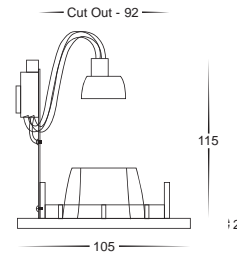

White Downlight Frames

HV4302

240v GU10

Downlight white gimble frame only

Die cast aluminium white

Cut out 92mm

240v GU10 35w max

Supplied with frame and lamp holder

HV4303

240v GU10

Downlight white fixed frame only

Die cast aluminium white

Cut out 70mm

240v GU10 35w max

Supplied with frame and lamp holder