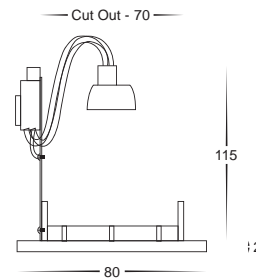

White Downlight Frames

HV4302

240v GU10

Downlight white gimble frame only

Die cast aluminium white

Cut out 92mm

240v GU10 35w max

Supplied with frame and lamp holder

HV4303

240v GU10

Downlight white fixed frame only

Die cast aluminium white

Cut out 70mm

240v GU10 35w max

Supplied with frame and lamp holder