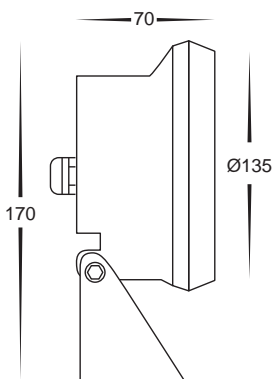

316 Stainless Steel Submersible Light With Spike

HV3904RGB 12v LED 18w

- Submersible multi-colour function pond light
- Stainless steel 316 marine grade
- 12v built-in LED 18w
- RGB multi-colour function fade mode
- Includes 3m cable
- IP Rating: IP68

HV3904W 12v LED 18w

- Submersible pond light
- Stainless steel 316 marine grade
- 12v built-in LED 18w
- Warm white, 3000k
- 1260lm
- Includes 3m Cable
- IP Rating: IP68

All low voltage products that specify LED or are fitted with a 12v LED Globe must be used with a suitable LED driver, refer to Pages 153-158