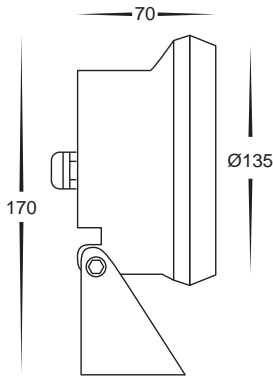

316 Stainless Steel Submersible Light With Spike

HV3904RGB 12v LED 18w

- Submersible multi-colour function pond light
- Stainless steel 316 marine grade
- 12v built-in LED 18w
- RGB multi-colour function fade mode
- Includes 3m cable
- IP Rating: IP68

HV3904W 12v LED 18w

- Submersible pond light
- Stainless steel 316 marine grade
- 12v built-in LED 18w
- Warm white, 3000k
- 1260lm
- Includes 3m Cable
- IP Rating: IP68

All low voltage products that specify LED or are fitted with a 12v LED Globe must be used with a suitable LED driver, refer to Pages 153-158