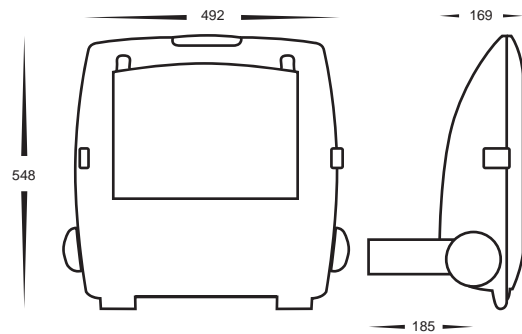

Black 200 watt LED Flood Light

HV3716C

- Black 200w LED flood light
- 18000lm
- 240v 4x50w built-in LED
- 120° beam angle
- Cool white, 6000k
- IP Rating: IP65
- Supplied with flex & plug for easy installation

Built-in 4x50w LED