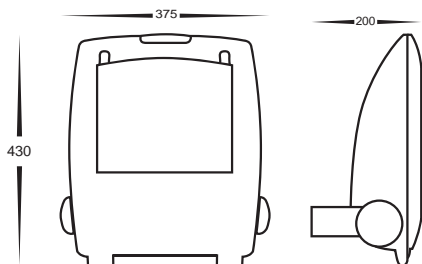

**HV3714C
HV3714W**

240v LED 100w

Black 100w LED Flood light

240v 2x50w Built-in LED

120° Beam Angle

Cool white, 6000k, 9000lm (HV3714C)

Warm white, 3000k, 8100lm (HV3714W)

IP rating: IP65

Supplied with flex & plug for easy installation

Built-in 2x50w LED