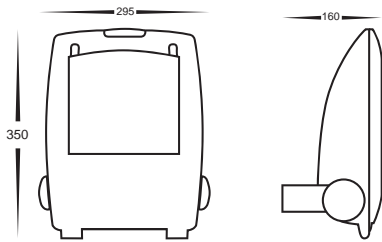

**HV3713C  
HV3713W**

**240v LED 50w**

Black 50w LED Flood light

240v 50w Built-in LED

120° Beam Angle

Cool white, 6000k, 5000lm (HV3713C)

Warm white, 3000k, 4500lm (HV3713W)

IP rating: IP65

Supplied with flex & plug for easy installation

*Built-in 50w LED*

**HV3714C  
HV3714W**

**240v LED 100w**

Black 100w LED Flood light

240v 2x50w Built-in LED

120° Beam Angle

Cool white, 6000k, 9000lm (HV3714C)

Warm white, 3000k, 8100lm (HV3714W)

IP rating: IP65

Supplied with flex & plug for easy installation

*Built-in 2x50w LED*