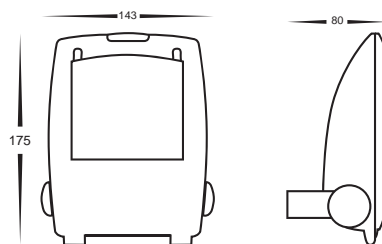

HV3711C HV3711W

240v LED 10w

Black 10w LED Flood light

240v 10w Built-in LED

120° Beam Angle

Cool white, 6000k, 1000lm (HV3711C)

Warm white, 3000k, 900lm (HV3711W)

IP rating: IP65

Supplied with flex & plug for easy installation

Built-in 10w LED