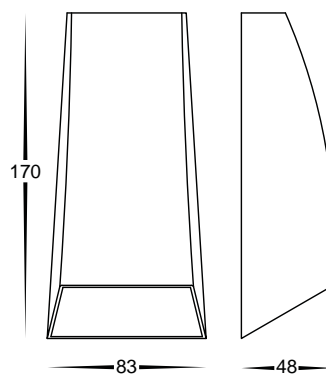

Up/Down Surface Mounted Wall Lights

HV3651W 240v LED 6w

Up/down wall light

Aluminium poly powder coated black

240v 2x3w Built-in LED

Warm white, 3000k

IP rating: IP54

Built-in 2x3w LED

HV3652W 240v LED 6w

Up/down wall light

Aluminium poly powder coated white

240v 2x3w Built-in LED

Warm white, 3000k

IP Rating: IP54

Built-in 2x3w LED