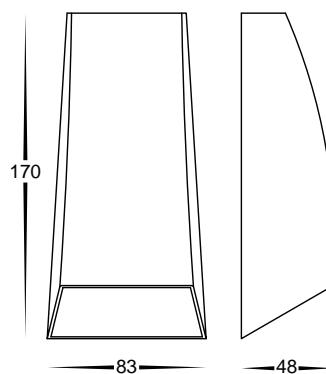

Up/Down Surface Mounted Wall Lights

HV3651W 240v LED 6w

Up/down wall light

Aluminium poly powder coated black

240v 2x3w Built-in LED

Warm white, 3000k

IP rating: IP54

Built-in 2x3w LED

HV3652W 240v LED 6w

Up/down wall light

Aluminium poly powder coated white

240v 2x3w Built-in LED

Warm white, 3000k

IP Rating: IP54

Built-in 2x3w LED