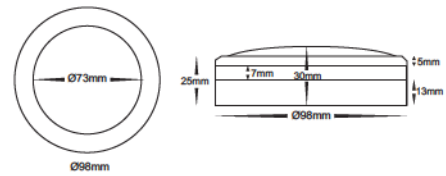

HV2960W-240V 240v LED 5w
HV2960W-12V 12v LED 5w

Surface mounted steplight open face

Titanium coloured aluminium

Frosted tempered glass

240v Built-in 5w LED (HV2960W-240V)

12v Built-in 5w LED (HV2960W-12V)

Warm white, 3000k, 360lm

IP Rating: IP65

HV2960W-12V Must be used with a suitable LED driver (Refer to Pages 173-184)