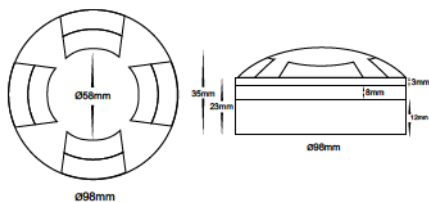

HV2968W-240V
HV2968W-12V
HV2969W-240V
HV2969W-12V

HV2969W-240V 240v LED 5w
HV2969W-12V 12v LED 5w

Surface mounted four-way steplight

Titanium coloured aluminium

Frosted tempered glass

240v Built-in 5w LED (HV2969 W-240V)

12v Built-in 5w LED (HV2969W-12V)

Warm white, 3000k, 360lm

IP Rating: IP65

HV2969W-12V Must be used with a suitable LED driver (Refer to Pages 173-184)

Built in 5w LED