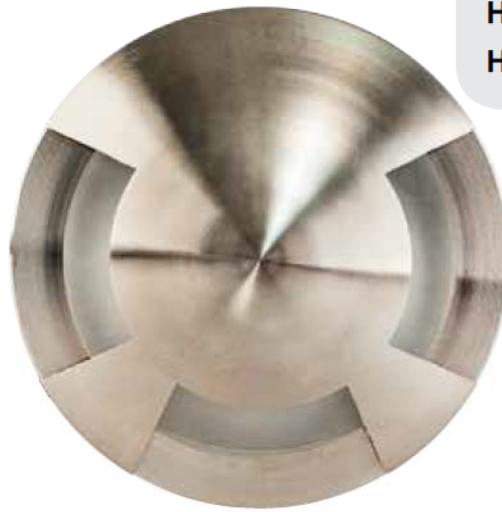

HV2968W-240V
HV2968W-12V
HV2969W-240V
HV2969W-12V

HV2969W-240V 240v LED 5w
HV2969W-12V 12v LED 5w

Surface mounted four-way steplight

Titanium coloured aluminium

Frosted tempered glass

240v Built-in 5w LED (HV2969 W-240V)

12v Built-in 5w LED (HV2969W-12V)

Warm white, 3000k, 360lm

IP Rating: IP65

HV2969W-12V Must be used with a suitable LED driver (Refer to Pages 173-184)