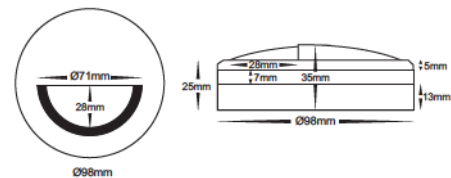

Built in 5w LED

HV2961W-240V 240v LED 5w
HV2961W-12V 12v LED 5w

Surface mounted steplight with eyelid

Titanium coloured aluminium

Frosted tempered glass

240v Built-in 5w LED (HV2961W-240V)

12v Built-in 5w LED (HV2961W-12V)

Warm white, 3000k, 360lm

IP Rating: IP65

HV2961W-12V Must be used with a suitable LED driver (Refer to Pages 173-184)