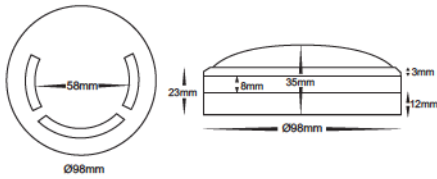

Built in 5w LED

HV2968W-240V
 HV2968W-12V
 HV2969W-240V
 HV2969W-12V

HV2969W-240V 240v LED 5w
HV2969W-12V 12v LED 5w

Surface mounted four-way steplight

Titanium coloured aluminium

Frosted tempered glass

240v Built-in 5w LED (HV2969 W-240V)