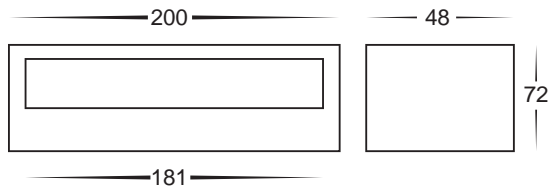

HV3636W

240v LED 6w

Exterior wall light

Stainless steel 316 marine grade

240v 6w built-in LED

Warm white, 3000k, 400lm

IP rating: IP54