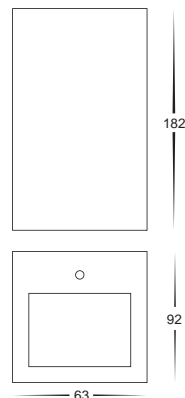

HV3633C HV3633W

240v LED 10w

Square up/down pillar light

Stainless steel 316 marine grade

Tempered glass

240v GU10 2 x 35w Max

Cool white, 6000k, 2 x 300lm (HV3633C)

Warm white, 3000k, 2 x 250lm (HV3633W)

IP Rating: IP54