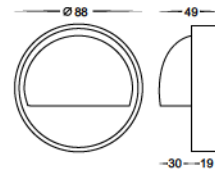

Surface mounted eyelid (steplight)

Full brass body

Antique brass finish

Frosted tempered glass

12v G4 20w max

IP rating: IP65

Must be used with a suitable LED driver (Refer to Pages 173-184)

Optional Havit compatible G4 LED globe HV9529 