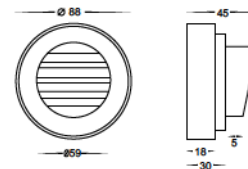

Optional Havit compatible G4 LED globe HV9529

HV2956

12v G4

Surface mounted steplight

Full brass body

Antique brass finish

Frosted tempered glass

12v G4 20w max

IP rating: IP65

Must be used with a suitable LED driver (Refer to Pages 173-184)