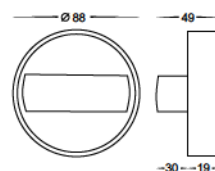

Optional Havit compatible G4 LED globe HV9529