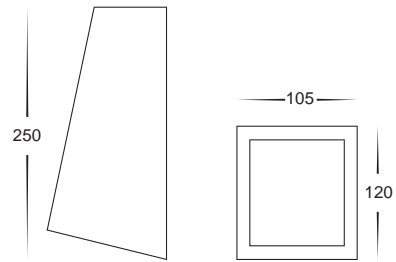

# Copper Surface Mounted Wall Wedge Lights

Supplied with a replaceable  
3w LED globe

**HV3611C**  
**HV3611W**

**240v LED 3w**

Wall wedge

Copper body

Frosted tempered glass

E27 240v 60w max

Cool white, 6000k, 240lm (HV3611C)

Warm white, 3000k, 220lm (HV3611W)

IP rating: IP44

Supplied with a replaceable  
5w LED globe

**HV3612C**  
**HV3612W**

**240v LED 5w**

Wall wedge

Copper body

Frosted tempered glass

GU10 240v 35w max

Cool white, 6000k, 300lm (HV3612C)

Warm white, 3000k, 250lm (HV3612W)

IP rating: IP44