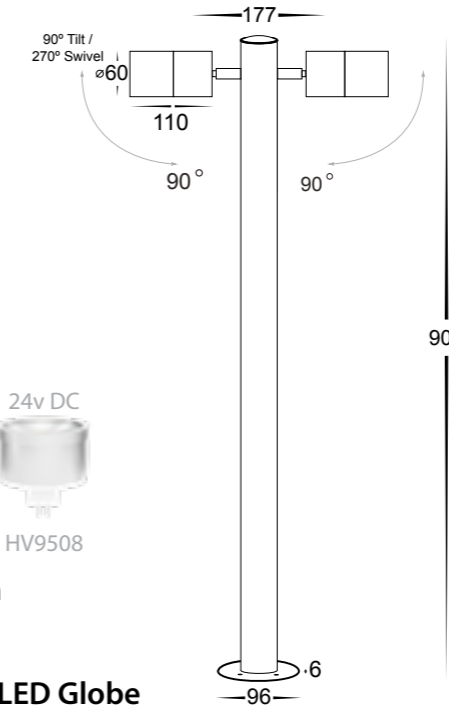

Onder 316 Stainless Steel

- Submersible pond light
- Stainless Steel 316 Marine Grade
- 6 metre cable
- IP Rating: IP68

IMAGE	PART NUMBER	COLOUR TEMP	LUMENS	INPUT	INCLUDED LED
	HV1491T	3000K 4000K 5500K	270lm 285lm 300lm	12v DC	Tri-Colour 5w MR16 LED
IMAGE	PART NUMBER	COLOUR TEMP	LUMENS	INPUT	INCLUDED LED
	HV1494C	5500K	975lm	12v DC	15w SMD
	HV1494W	3000k	873lm		
	HV1494RGB	RGB	NA	12v DC	15w SMD
	HV1494-REM	RGB		12v DC	Remote and Receiver
OPTIONAL ACCESSORIES					
	HV350-SPK	<i>Optional Garden Spike to suit HV1494 Models</i>			

Sotto 316 Stainless Steel

- Submersible pond light or garden light
- Stainless Steel 316 Marine Grade
- HV1494RGB must use suitable Havit RGB control gear
- 6 metre cable
- IP Rating: IP68

Tivah

- Double adjustable bollard spotlight
- Stainless Steel 316 Marine Grade and Aluminium Poly Powder Coated Black
- IP Rating: IP65

Compatible with Tri-Colour 9in1 3w, 5w, 7w 12v,24v or 240v LED Globe

IMAGE	PART NUMBER	COLOUR TEMP	LUMENS	INPUT	INCLUDED LED
	HV1507T-SS316-240V	3000K 4000K 5500K	2x 270lm 2x 285lm 2x 300lm	240v	Tri-Colour 2x 5w GU10 LED
	HV1507T-SS316-12V	3000K 4000K 5500K	2x 270lm 2x 285lm 2x 300lm	12v DC	Tri-Colour 2x 5w MR16 LED
	HV1507T-BLK-240V	3000K 4000K 5500K	2x 270lm 2x 285lm 2x 300lm	240v	Tri-Colour 2x 5w GU10 LED
	HV1507T-BLK-12V	3000K 4000K 5500K	2x 270lm 2x 285lm 2x 300lm	12v DC	Tri-Colour 2x 5w MR16 LED
OPTIONAL ACCESSORIES					
	HV1607	<ul style="list-style-type: none"> • Bollard spike • High grade stainless steel • 400mm Length • Includes stainless steel base plate 			