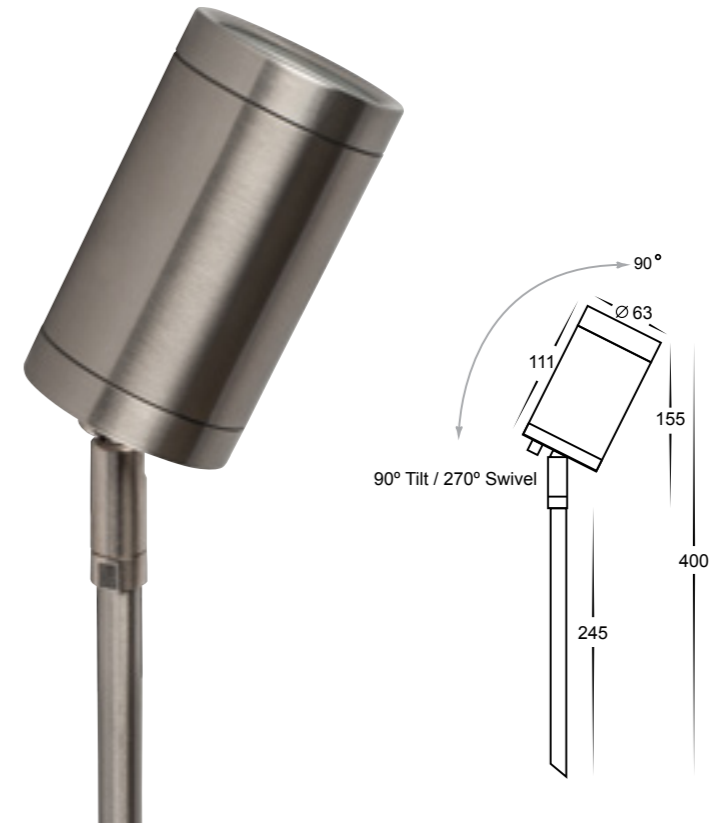

Pointe 316 Stainless Steel

- Single adjustable spike spotlight
- Stainless Steel 316 Marine Grade
- 2x 238mm spike length (total 476mm)
- 2m reinforced cable
- IP Rating: IP65

Compatible with Tri-Colour 9in1 3w, 5w, 7w 12v or 24v LED Globe

IMAGE	PART NUMBER	COLOUR TEMP	LUMENS	INPUT	INCLUDED LED
	HV1401T	3000K 4000K 5500K	270lm 285lm 300lm	12v DC	Tri-Colour 5w MR16 LED

All low voltage products that specify an input of 12v or 24v DC must be used with a suitable LED driver, refer to pages 267 - 274
Lumen output measured at source. All globes supplied with fittings are non dimmable. If you require 240v dimmable globes refer to page 336

Eden 316 Stainless Steel

- Single adjustable spike spotlight
- Stainless Steel 316 Marine Grade
- 245mm spike length
- 2m reinforced cable
- IP Rating: IP65

Compatible with Tri-Colour 9in1 3w, 5w, 7w 12v or 24v LED Globe

IMAGE	PART NUMBER	COLOUR TEMP	LUMENS	INPUT	INCLUDED LED
	HV1402T	3000K 4000K 5500K	270lm 285lm 300lm	12v DC	Tri-Colour 5w MR16 LED

All low voltage products that specify an input of 12v or 24v DC must be used with a suitable LED driver, refer to pages 267 - 274
Lumen output measured at source. All globes supplied with fittings are non dimmable. If you require 240v dimmable globes refer to page 336