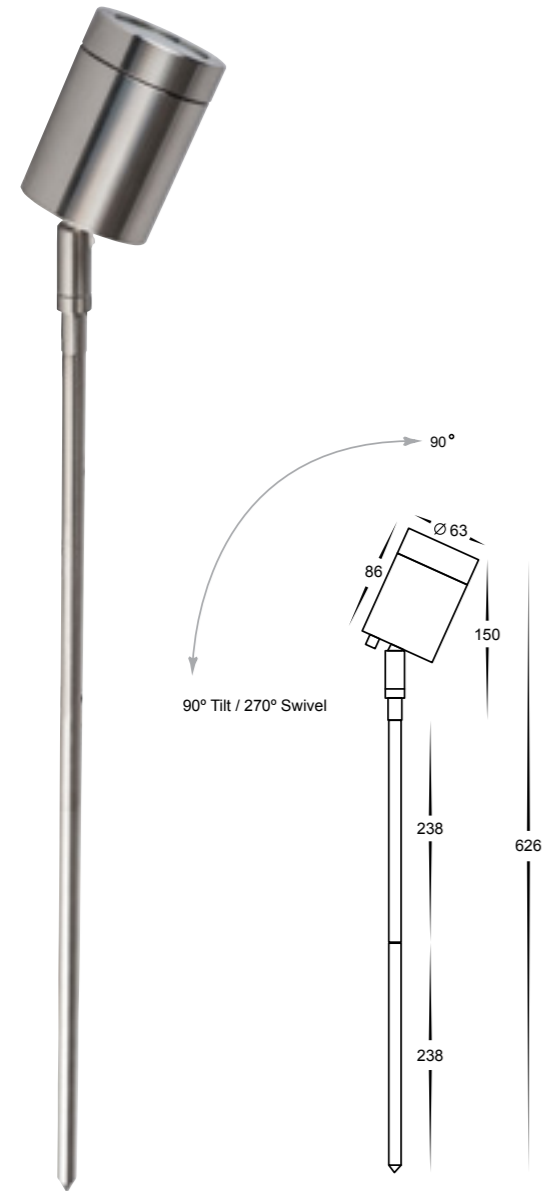

Pointe 316 Stainless Steel

- Single adjustable spike spotlight
- Stainless Steel 316 Marine Grade
- 2x 238mm spike length (total 476mm)
- 2m reinforced cable
- IP Rating: IP65

Compatible with Tri-Colour 9in1 3w, 5w, 7w 12v or 24v LED Globe

IMAGE	PART NUMBER	COLOUR TEMP	LUMENS	INPUT	INCLUDED LED
	HV1401T	3000K 4000K 5500K	270lm 285lm 300lm	12v DC	Tri-Colour 5w MR16 LED

All low voltage products that specify an input of 12v or 24v DC must be used with a suitable LED driver, refer to pages 267 - 274
Lumen output measured at source. All globes supplied with fittings are non dimmable. If you require 240v dimmable globes refer to page 336

Eden 316 Stainless Steel

- Single adjustable spike spotlight
- Stainless Steel 316 Marine Grade
- 245mm spike length
- 2m reinforced cable
- IP Rating: IP65

Compatible with Tri-Colour 9in1 3w, 5w, 7w 12v or 24v LED Globe

IMAGE	PART NUMBER	COLOUR TEMP	LUMENS	INPUT	INCLUDED LED
	HV1402T	3000K 4000K 5500K	270lm 285lm 300lm	12v DC	Tri-Colour 5w MR16 LED

All low voltage products that specify an input of 12v or 24v DC must be used with a suitable LED driver, refer to pages 267 - 274
Lumen output measured at source. All globes supplied with fittings are non dimmable. If you require 240v dimmable globes refer to page 336