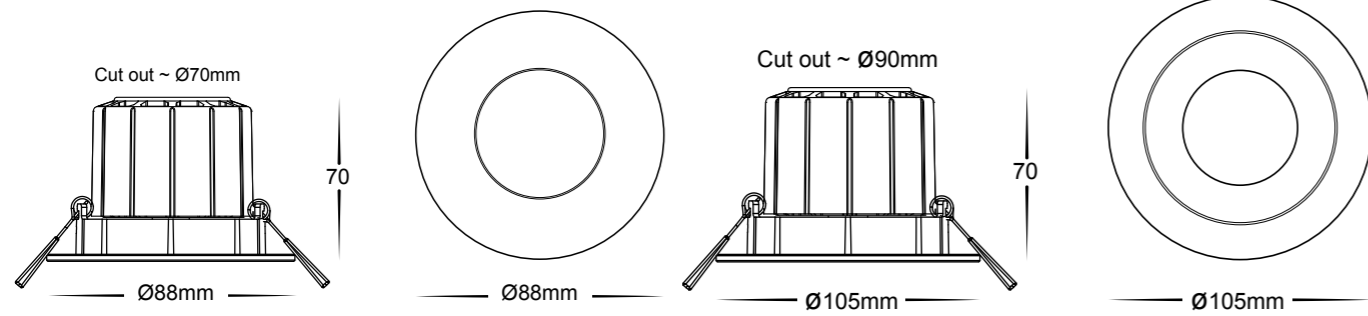

70mm Fixed  
HV5511T-BLK

90mm Tilt  
HV5512T-BLK

### Prime Aluminium Black

- Dimmable LED downlights
- Aluminium Black
- Supplied with dimmable driver complete with flex & plug
- 45° beam angle
- CRI>90
- IP Rating: IP54

IMAGE	PART NUMBER	CUT OUT	COLOUR TEMP	LUMENS	INPUT	INCLUDED LED
	<b>HV5511T-BLK</b>	70mm	3000K 4000K 5500K	980lm 990lm 1000lm	240v	<b>Tri-Colour</b> Built-in 12w LED
	<b>HV5512T-BLK</b>	90mm	3000K 4000K 5500K	980lm 990lm 1000lm	240v	<b>Tri-Colour</b> Built-in 12w LED

76mm Fixed Deep  
HV5513T-BLK

90mm Fixed Deep  
HV5514T-BLK

IMAGE	PART NUMBER	CUT OUT	COLOUR TEMP	LUMENS	INPUT	INCLUDED LED
	<b>HV5513T-BLK</b>	76mm	3000K 4000K 5500K	980lm 990lm 1000lm	240v	<b>Tri-Colour</b> Built-in 12w LED
	<b>HV5514T-BLK</b>	90mm	3000K 4000K 5500K	980lm 990lm 1000lm	240v	<b>Tri-Colour</b> Built-in 12w LED