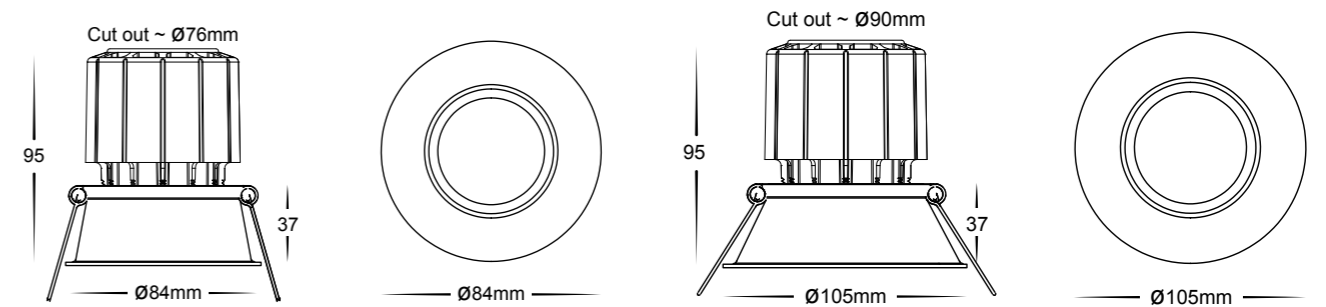

76mm Fixed Deep  
HV5513T-BLK

90mm Fixed Deep  
HV5514T-BLK

IMAGE	PART NUMBER	CUT OUT	COLOUR TEMP	LUMENS	INPUT	INCLUDED LED
	<b>HV5513T-BLK</b>	76mm	3000K 4000K 5500K	980lm 990lm 1000lm	240v	<b>Tri-Colour</b> Built-in 12w LED
	<b>HV5514T-BLK</b>	90mm	3000K 4000K 5500K	980lm 990lm 1000lm	240v	<b>Tri-Colour</b> Built-in 12w LED