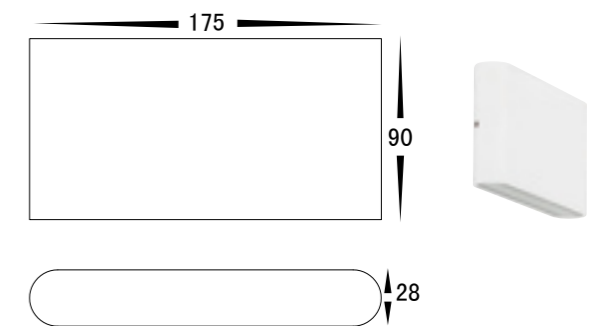

Lisse Aluminium White

- Slim wall light
- Aluminium Poly Powder Coated White
- Tempered glass
- IP Rating: IP54

IMAGE	PART NUMBER	COLOUR TEMP	LUMENS	INPUT	INCLUDED LED
	HV3641T-WHT	3000K 4000K 5500K	240lm 250lm 240lm	240v	Tri-Colour Built-in 4w LED
	HV3641T-WHT-12V	3000K 4000K 5500K	240lm 250lm 240lm	12v DC	
IMAGE	PART NUMBER	COLOUR TEMP	LUMENS	INPUT	INCLUDED LED
	HV3642T-WHT	3000K 4000K 5500K	2x 180lm 2x 187lm 2x 195lm	240v	Tri-Colour Built-in 2x 3w LED
	HV3642T-WHT-12V	3000K 4000K 5500K	2x 180lm 2x 187lm 2x 195lm	12v DC	
IMAGE	PART NUMBER	COLOUR TEMP	LUMENS	INPUT	INCLUDED LED
	HV3643T-WHT	3000K 4000K 5500K	360lm 375lm 390lm	240v	Tri-Colour Built-in 6w LED
	HV3643T-WHT-12V	3000K 4000K 5500K	360lm 375lm 390lm	12v DC	
IMAGE	PART NUMBER	COLOUR TEMP	LUMENS	INPUT	INCLUDED LED
	HV3644T-WHT	3000K 4000K 5500K	2x 300lm 2x 310lm 2x 325lm	240v	Tri-Colour Built-in 2x 5w LED
	HV3644T-WHT-12V	3000K 4000K 5500K	2x 300lm 2x 310lm 2x 325lm	12v DC	

**Fixed Down
HV3641T-WHT**

**Fixed Down
HV3643T-WHT**

**Up & Down
HV3642T-WHT**

**Up & Down
HV3644T-WHT**

All low voltage products that specify an input of 12v or 24v DC must be used with a suitable LED driver, refer to pages 267 - 274
Lumen output measured at source. All globes supplied with fittings are non dimmable. If you require 240v dimmable globes refer to page 336