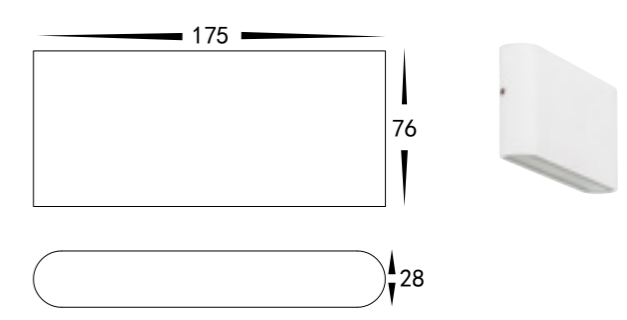

Lisse Aluminium White

- Slim wall light
- Aluminium Poly Powder Coated White
- Tempered glass
- IP Rating: IP54

IMAGE	PART NUMBER	COLOUR TEMP	LUMENS	INPUT	INCLUDED LED
	HV3641T-WHT	3000K 4000K 5500K	240lm 250lm 240lm	240v	Tri-Colour Built-in 4w LED
	HV3641T-WHT-12V	3000K 4000K 5500K	240lm 250lm 240lm	12v DC	
IMAGE	PART NUMBER	COLOUR TEMP	LUMENS	INPUT	INCLUDED LED
	HV3642T-WHT	3000K 4000K 5500K	2x 180lm 2x 187lm 2x 195lm	240v	Tri-Colour Built-in 2x 3w LED
	HV3642T-WHT-12V	3000K 4000K 5500K	2x 180lm 2x 187lm 2x 195lm	12v DC	
IMAGE	PART NUMBER	COLOUR TEMP	LUMENS	INPUT	INCLUDED LED
	HV3643T-WHT	3000K 4000K 5500K	360lm 375lm 390lm	240v	Tri-Colour Built-in 6w LED
	HV3643T-WHT-12V	3000K 4000K 5500K	360lm 375lm 390lm	12v DC	
IMAGE	PART NUMBER	COLOUR TEMP	LUMENS	INPUT	INCLUDED LED
	HV3644T-WHT	3000K 4000K 5500K	2x 300lm 2x 310lm 2x 325lm	240v	Tri-Colour Built-in 2x 5w LED
	HV3644T-WHT-12V	3000K 4000K 5500K	2x 300lm 2x 310lm 2x 325lm	12v DC	

**Fixed Down
HV3641T-WHT**

**Fixed Down
HV3643T-WHT**

**Up & Down
HV3642T-WHT**

**Up & Down
HV3644T-WHT**

All low voltage products that specify an input of 12v or 24v DC must be used with a suitable LED driver, refer to pages 267 - 274
Lumen output measured at source. All globes supplied with fittings are non dimmable. If you require 240v dimmable globes refer to page 336