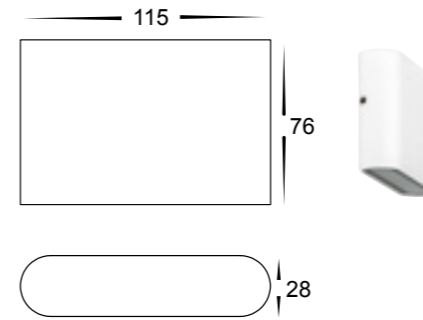

Lisse Aluminium White

- Slim wall light
- Aluminium Poly Powder Coated White
- Tempered glass
- IP Rating: IP54

IMAGE	PART NUMBER	COLOUR TEMP	LUMENS	INPUT	INCLUDED LED
	HV3641T-WHT	3000K 4000K 5500K	240lm 250lm 240lm	240v	Tri-Colour Built-in 4w LED
	HV3641T-WHT-12V	3000K 4000K 5500K	240lm 250lm 240lm	12v DC	
IMAGE	PART NUMBER	COLOUR TEMP	LUMENS	INPUT	INCLUDED LED
	HV3642T-WHT	3000K 4000K 5500K	2x 180lm 2x 187lm 2x 195lm	240v	Tri-Colour Built-in 2x 3w LED
	HV3642T-WHT-12V	3000K 4000K 5500K	2x 180lm 2x 187lm 2x 195lm	12v DC	
IMAGE	PART NUMBER	COLOUR TEMP	LUMENS	INPUT	INCLUDED LED
	HV3643T-WHT	3000K 4000K 5500K	360lm 375lm 390lm	240v	Tri-Colour Built-in 6w LED
	HV3643T-WHT-12V	3000K 4000K 5500K	360lm 375lm 390lm	12v DC	
IMAGE	PART NUMBER	COLOUR TEMP	LUMENS	INPUT	INCLUDED LED
	HV3644T-WHT	3000K 4000K 5500K	2x 300lm 2x 310lm 2x 325lm	240v	Tri-Colour Built-in 2x 5w LED
	HV3644T-WHT-12V	3000K 4000K 5500K	2x 300lm 2x 310lm 2x 325lm	12v DC	

**Fixed Down
HV3641T-WHT**

**Fixed Down
HV3643T-WHT**

**Up & Down
HV3642T-WHT**

**Up & Down
HV3644T-WHT**

All low voltage products that specify an input of 12v or 24v DC must be used with a suitable LED driver, refer to pages 267 - 274
Lumen output measured at source. All globes supplied with fittings are non dimmable. If you require 240v dimmable globes refer to page 336