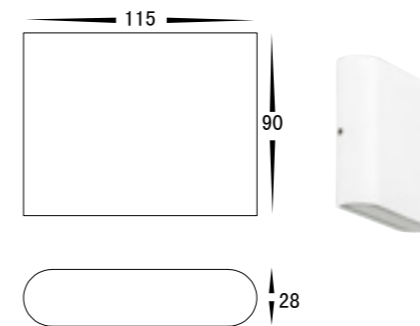

Lisse Aluminium White

- Slim wall light
- Aluminium Poly Powder Coated White
- Tempered glass
- IP Rating: IP54

IMAGE	PART NUMBER	COLOUR TEMP	LUMENS	INPUT	INCLUDED LED
	HV3641T-WHT	3000K 4000K 5500K	240lm 250lm 240lm	240v	Tri-Colour Built-in 4w LED
	HV3641T-WHT-12V	3000K 4000K 5500K	240lm 250lm 240lm	12v DC	
IMAGE	PART NUMBER	COLOUR TEMP	LUMENS	INPUT	INCLUDED LED
	HV3642T-WHT	3000K 4000K 5500K	2x 180lm 2x 187lm 2x 195lm	240v	Tri-Colour Built-in 2x 3w LED
	HV3642T-WHT-12V	3000K 4000K 5500K	2x 180lm 2x 187lm 2x 195lm	12v DC	
IMAGE	PART NUMBER	COLOUR TEMP	LUMENS	INPUT	INCLUDED LED
	HV3643T-WHT	3000K 4000K 5500K	360lm 375lm 390lm	240v	Tri-Colour Built-in 6w LED
	HV3643T-WHT-12V	3000K 4000K 5500K	360lm 375lm 390lm	12v DC	
IMAGE	PART NUMBER	COLOUR TEMP	LUMENS	INPUT	INCLUDED LED
	HV3644T-WHT	3000K 4000K 5500K	2x 300lm 2x 310lm 2x 325lm	240v	Tri-Colour Built-in 2x 5w LED
	HV3644T-WHT-12V	3000K 4000K 5500K	2x 300lm 2x 310lm 2x 325lm	12v DC	

**Fixed Down
HV3641T-WHT**

**Fixed Down
HV3643T-WHT**

**Up & Down
HV3642T-WHT**

**Up & Down
HV3644T-WHT**

All low voltage products that specify an input of 12v or 24v DC must be used with a suitable LED driver, refer to pages 267 - 274
Lumen output measured at source. All globes supplied with fittings are non dimmable. If you require 240v dimmable globes refer to page 336