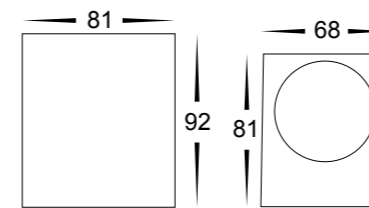

Single Adjustable

Fixed Down

Up & Down

Accord Aluminium Black

- Square wall light
- Aluminium Poly Powder Coated Black
- Tempered glass
- IP Rating: IP54

IMAGE	PART NUMBER	COLOUR TEMP	LUMENS	INPUT	INCLUDED LED
	HV3630T-BLK	3000K 4000K 5500K	270lm 285lm 300lm	240v	Tri-Colour 5w GU10 LED