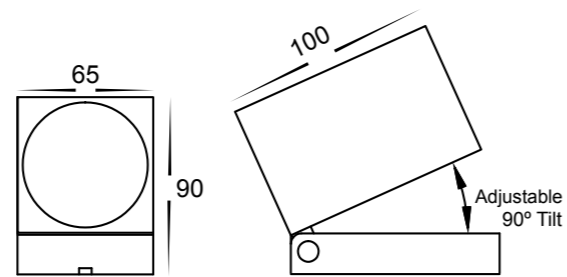

Single Adjustable

Fixed Down

Up & Down

Accord Aluminium Black

- Square wall light
- Aluminium Poly Powder Coated Black
- Tempered glass
- IP Rating: IP54

IMAGE	PART NUMBER	COLOUR TEMP	LUMENS	INPUT	INCLUDED LED
	HV3630T-BLK	3000K 4000K 5500K	270lm 285lm 300lm	240v	Tri-Colour 5w GU10 LED