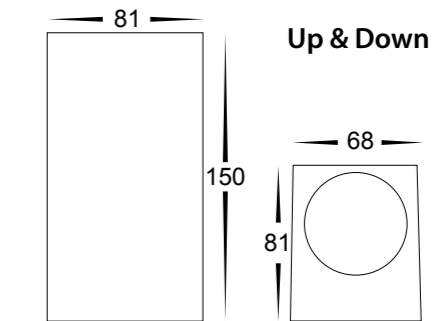

Single Adjustable

Fixed Down

Up & Down

Accord Aluminium Black

- Square wall light
- Aluminium Poly Powder Coated Black
- Tempered glass
- IP Rating: IP54

IMAGE	PART NUMBER	COLOUR TEMP	LUMENS	INPUT	INCLUDED LED
	HV3630T-BLK	3000K 4000K 5500K	270lm 285lm 300lm	240v	Tri-Colour 5w GU10 LED

IMAGE	PART NUMBER	COLOUR TEMP	LUMENS	INPUT	INCLUDED LED
	HV3631T-BLK	3000K 4000K 5500K	270lm 285lm 300lm	240v	Tri-Colour 5w GU10 LED
IMAGE	PART NUMBER	COLOUR TEMP	LUMENS	INPUT	INCLUDED LED
	HV3632T-BLK	3000K 4000K 5500K	2x 270lm 2x 285lm 2x 300lm	240v	Tri-Colour 2x 5w GU10 LED