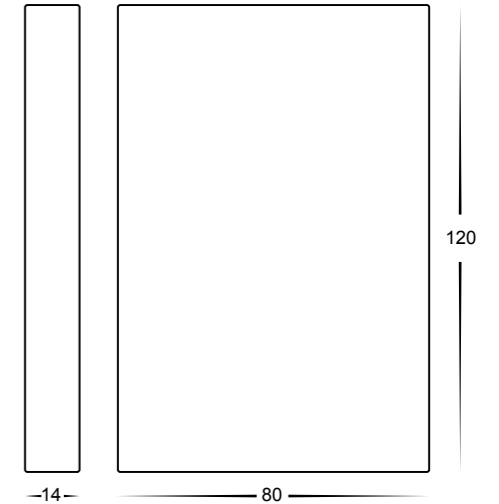

IMAGE	PART NUMBER	COLOUR TEMP	LUMENS	INPUT	INCLUDED LED
	HV3289C-SS316	5500K	2x 250lm	12v DC	Built-in 2x 3w SMD LED
	HV3289W-SS316	3000k	2x 240lm		
	HV3289C-BR	5500K	2x 250lm	12v DC	Built-in 2x 3w SMD LED
	HV3289W-BR	3000k	2x 240lm		
	HV3289C-AB	5500K	2x 250lm	12v DC	Built-in 2x 3w SMD LED
	HV3289W-AB	3000k	2x 240lm		

All low voltage products that specify an input of 12v or 24v DC must be used with a suitable LED driver, refer to pages 267 - 274
Lumen output measured at source. All globes supplied with fittings are non dimmable. If you require 240v dimmable globes refer to page 336