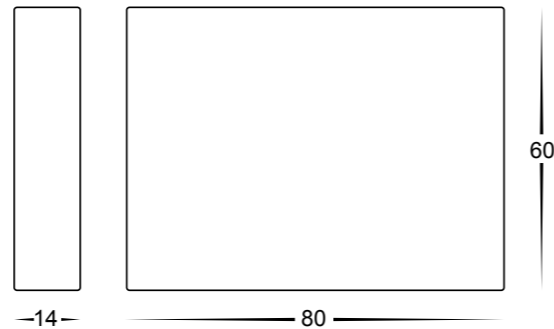

Stylez

- Rectangular LED steplight
- 316 Stainless Steel, Solid Brass & Antique Brass
- IP Rating: IP65

| IMAGE | PART NUMBER | COLOUR TEMP | LUMENS | INPUT | INCLUDED LED |
|-------|----------------------|-------------|--------|--------|---------------------|
| | HV3288C-SS316 | 5500K | 250lm | 12v DC | Built-in 3w SMD LED |
| | HV3288W-SS316 | 3000k | 240lm | | |
| | HV3288C-BR | 5500K | 250lm | 12v DC | Built-in 3w SMD LED |
| | HV3288W-BR | 3000k | 240lm | | |
| | HV3288C-AB | 5500K | 250lm | 12v DC | Built-in 3w SMD LED |
| | HV3288W-AB | 3000k | 240lm | | |